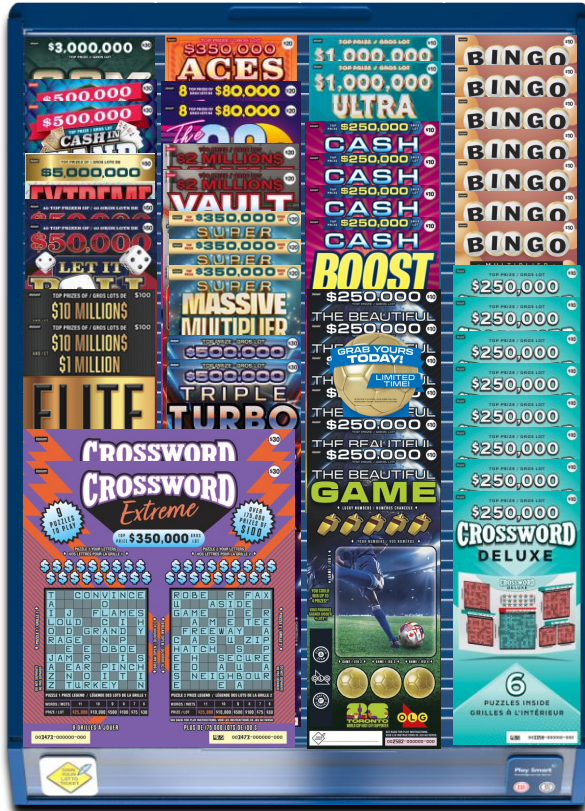

2 Silent Sellers

$100	$30	$10	$10
$50	$20		
$30			

$5	$10	$5	$3
$4	$5	$3	$2