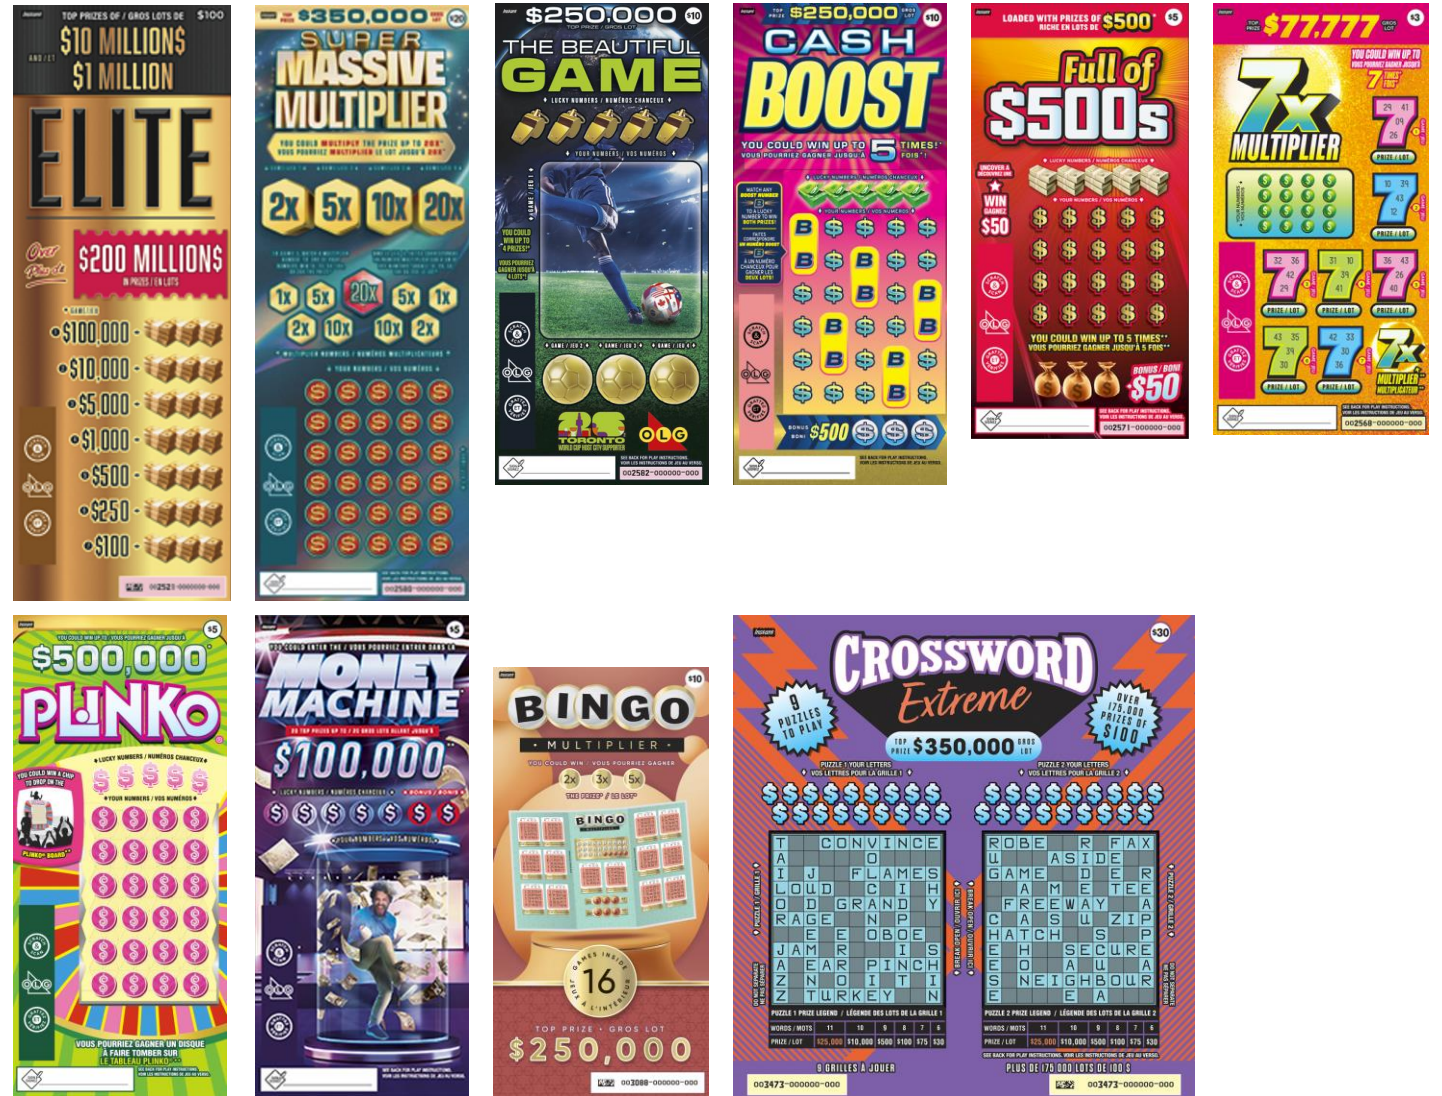

Give new tickets a front-row facing, where possible.

Monitor Terminal Messages for the following:

- Monthly planogram sign on message listing games in market each month.
- Launch Day news messages and retailer screen pop-ups reminding you to activate new games.
- Last Top Prize news messages and retailer screen pop-ups advising when games must be removed from sale.

In Market

\$100: Elite

\$50: Extreme, Let It Roll

\$30: Crossword Extreme, 30 X, Cash In Hand, Triple Turbo

\$20: Aces Wild, Vault, The 80s, Super Massive Multiplier

\$10: Bingo Multiplier, Crossword Deluxe, Bigger \$pin, \$1,000,000 Ultra, The Beautiful Game, Cash Boost

\$5: Bingo Doubler, Crossword Tripler, Plinko, The Big \$pin, Money Machine, Wild Cash Multiplier, Full of \$500s

\$4: Cash for Life

\$3: Crossword, Bingo, ZigZagz, 7X Multiplier

\$2: Fast \$200

Tickets to Highlight

Infinity Merchandiser

Vertical Merchandiser

COLD Merchandiser

4 Pocket

6 Pocket

Silent Seller Burst

Please note that \$10 The Beautiful Game 2582 comes with a silent seller burst labeled “GRAB YOURS TODAY! LIMITED TIME!”