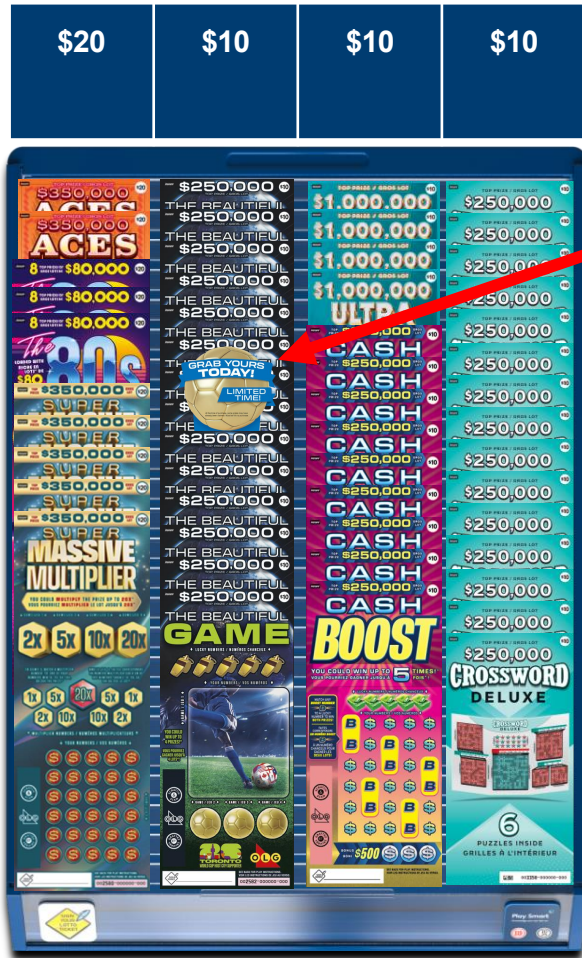

In Market

\$100: Elite

\$50: Extreme, Let It Roll

\$30: Crossword Extreme, 30 X, Cash In Hand, Triple Turbo

\$20: Aces Wild, Vault, The 80s, Super Massive Multiplier

\$10: Bingo Multiplier, Crossword Deluxe, Bigger \$pin, \$1,000,000 Ultra, The Beautiful Game, Cash Boost

\$5: Bingo Doubler, Crossword Tripler, Plinko, The Big \$pin, Money Machine, Wild Cash Multiplier, Full of \$500s

\$4: Cash for Life

\$3: Crossword, Bingo, ZigZagz, 7X Multiplier

\$2: Fast \$200

Tickets to Highlight

Infinity Merchandiser

Vertical Merchandiser

COLD Merchandiser

4 Pocket

6 Pocket

Silent Seller Burst

Please note that \$10 The Beautiful Game 2582 comes with a silent seller burst labeled “GRAB YOURS TODAY! LIMITED TIME!”

Please only place this between \$10 The Beautiful Game tickets

*Example provided in the 2 – 4 Silent Sellers slides

Planogram Layout

**Please use the layout suited to your store*

4 Silent Sellers

\$100 \$30	\$50 \$30	\$30	\$20	\$20	\$10	\$10	\$10	\$10	\$5	\$5	\$10 \$5	\$5	\$4 \$3	\$3	\$3 \$2