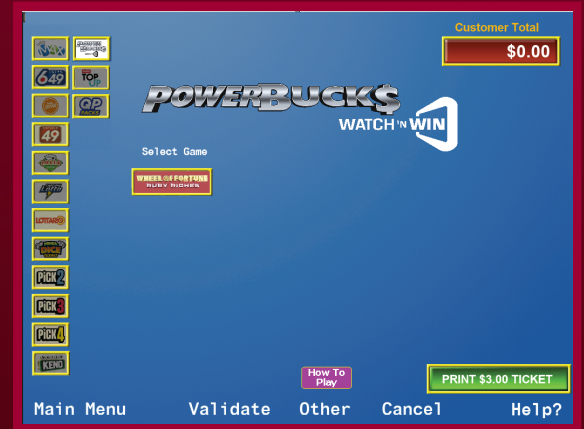

POWERBUCKS

WHEEL OF FORTUNE

RUBY RICHES

Launching April 2025

A new **Watch 'N Win** game that features the **POWERBUCKS Progressive Jackpot!**

WHAT IS **POWERBUCKS?**

- POWERBUCKS is a Progressive Jackpot that starts at \$1 MILLION and increases through contributions from purchases of participating games Canada-wide!
- The POWERBUCKS Progressive Jackpot could be won within Canada at any time. Once it is won, the Jackpot resets to \$1 MILLION.

GAME HIGHLIGHTS

- POWERBUCKS WHEEL OF FORTUNE RUBY RICHES is OLG's newest Ontario-only retail Watch 'N Win game featuring the POWERBUCKS Progressive Jackpot as the top Instant prize.
- Each \$3 Quick Pick play gives customers a chance to win instantly in-store and/or in the nightly draw.

HOW TO PRINT A TICKET

1. From the Quick Pick screen, select POWERBUCKS.
2. From the POWERBUCKS Quick Pick screen select PRINT \$3.00 TICKET in the bottom right corner of the screen.
3. Tickets are Quick Pick and print one \$3 play per ticket.
4. A confirmation pop-up appears. Select OK to proceed or CANCEL to cancel the transaction.
5. This is a Pay Before You Play game. Be sure to collect payment prior to printing a ticket.
6. The spin is animated on the customer display. The outcome will remain on the customer display for approximately 20 seconds or until the next transaction takes place.
7. Ticket is produced.