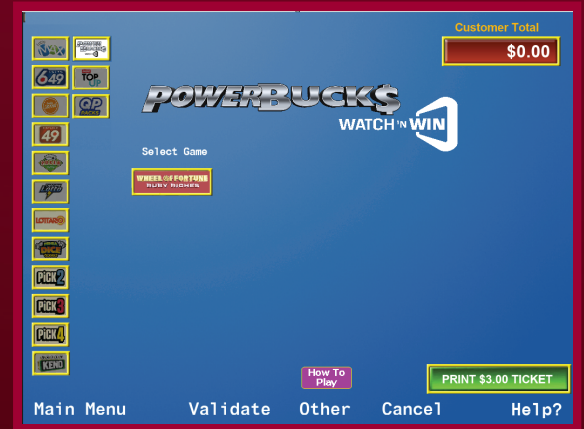

POWERBUCKS

WHEEL OF FORTUNE

RUBY RICHES

Launching April 2, 2025

A new **Watch 'N Win** game that features the **POWERBUCKS Progressive Jackpot!**

WHAT IS **POWERBUCKS?**

- POWERBUCKS is a Progressive Jackpot that starts at \$1 MILLION and increases through contributions from purchases of participating games Canada-wide!
- The POWERBUCKS Progressive Jackpot could be won within Canada at any time. Once it is won, the Jackpot resets to \$1 MILLION.

GAME HIGHLIGHTS

- POWERBUCKS WHEEL OF FORTUNE RUBY RICHES is OLG's newest Ontario-only retail Watch 'N Win game featuring the POWERBUCKS Progressive Jackpot as the top Instant prize.
- Each \$3 Quick Pick play gives customers a chance to win instantly in-store and/or in the nightly draw.

HOW TO PRINT A TICKET

1. From the Quick Pick screen, select POWERBUCKS.
2. From the POWERBUCKS Quick Pick screen select PRINT \$3.00 TICKET in the bottom right corner of the screen.
3. Tickets are Quick Pick and print one \$3 play per ticket.
4. A confirmation pop-up appears. Select OK to proceed or CANCEL to cancel the transaction.
5. This is a Pay Before You Play game. Be sure to collect payment prior to printing a ticket.
6. The spin is animated on the customer display. The outcome will remain on the customer display for approximately 20 seconds or until the next transaction takes place.
7. Ticket is produced.