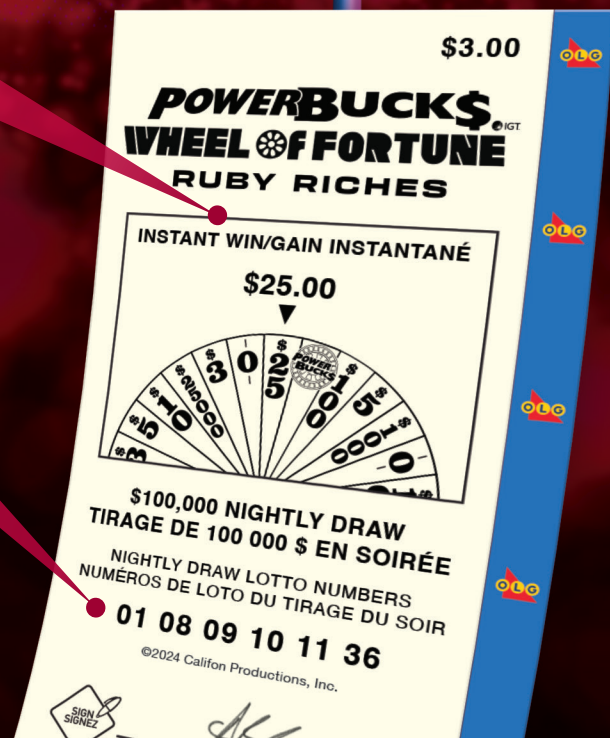

GAME HIGHLIGHTS

- POWERBUCKS WHEEL OF FORTUNE RUBY RICHES is OLG's newest Ontario-only retail Watch 'N Win game featuring the POWERBUCKS Progressive Jackpot as the top Instant prize.
- Each \$3 Quick Pick play gives customers a chance to win instantly in-store and/or in the nightly draw.

HOW TO PRINT A TICKET

1. From the Quick Pick screen, select POWERBUCKS.
2. From the POWERBUCKS Quick Pick screen select PRINT \$3.00 TICKET in the bottom right corner of the screen.
3. Tickets are Quick Pick and print one \$3 play per ticket.
4. A confirmation pop-up appears. Select OK to proceed or CANCEL to cancel the transaction.
5. This is a Pay Before You Play game. Be sure to collect payment prior to printing a ticket.
6. The spin is animated on the customer display. The outcome will remain on the customer display for approximately 20 seconds or until the next transaction takes place.
7. Ticket is produced.

Instant Win Prize Area

Features an image of the prize wheel and the associated prize for the Instant win portion of the game.

Nightly Draw Numbers

Lotto numbers for the nightly draw are randomly drawn from 1 to 36.

TWO WAYS TO WIN

#1

Instant Wins

- Each \$3 play randomly generates a spin of the WHEEL OF FORTUNE prize wheel which includes a chance to win the POWERBUCKS Progressive Jackpot.
- The spin is animated on the Customer Display.
- Win instantly if the pointer stops on a prize, as per the Instant Win Prize Structure.
- Overall odds of winning an instant prize are 1 in 2.82.