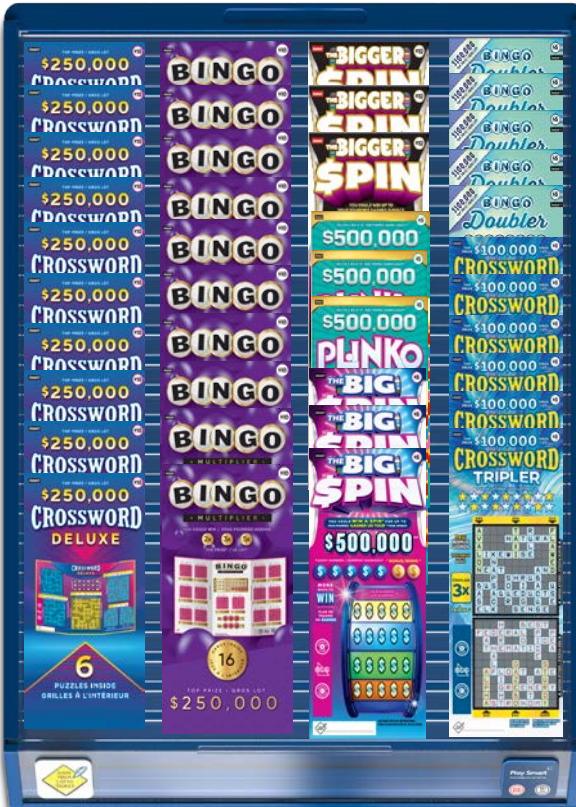

# In Market

**\$50:** Mega

**\$30:** Platinum, \$300,000 WOW!,  
Crossword Extreme, Massive Money

**\$20:** Neon Casino, 20X Supreme,  
\$1,000,000 Jackpot

**\$10:** Bingo Multiplier, Crossword Deluxe,  
Bigger \$pin, Majestic, \$50, \$100 or  
\$150, Super Money Multiplier,  
\$500,000 Jackpot

# 4 Silent Sellers

\$50	\$30	\$20	\$20
\$30			\$10
\$20			\$5

\$10	\$10	\$10	\$10
------	------	------	------

\$10	\$5	\$5	\$5
\$5			

\$5	\$4	\$3	\$3
	\$3		\$2

# 3.5 Silent Sellers

\$50
\$30
\$20
\$5
\$10
\$20

\$10
\$10
\$10
\$10
\$5

\$5
\$5
\$5
\$4
\$3

\$3
\$2
\$3

# 3 Silent Sellers

\$50
\$30
\$20
\$10
\$5

\$10
\$10
\$10
\$5

\$5
\$4
\$3
\$2
\$3