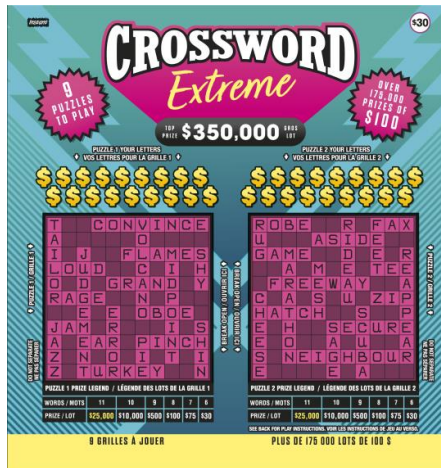

In Market

Tickets to Highlight

$100: Millionaire Multiplier

$50: Mega, Super Strike

$30: Platinum, Crossword Extreme, Big Money Pay day

$20: $2k Big Play

$10: Bingo Multiplier, Crossword Deluxe, Bigger $pin, In the Money Multiplier, Golden Multiplier, $25, $50 & $100 Frenzy

$5: Bingo Doubler, Crossword Tripler, Plinko, The Big $pin, Money Machine, Power Up, Hot Card

$4: Cash for Life

$3: Crossword, Bingo, Hyper Slots, Red Hot Cash

$2: Flash $100 Cash