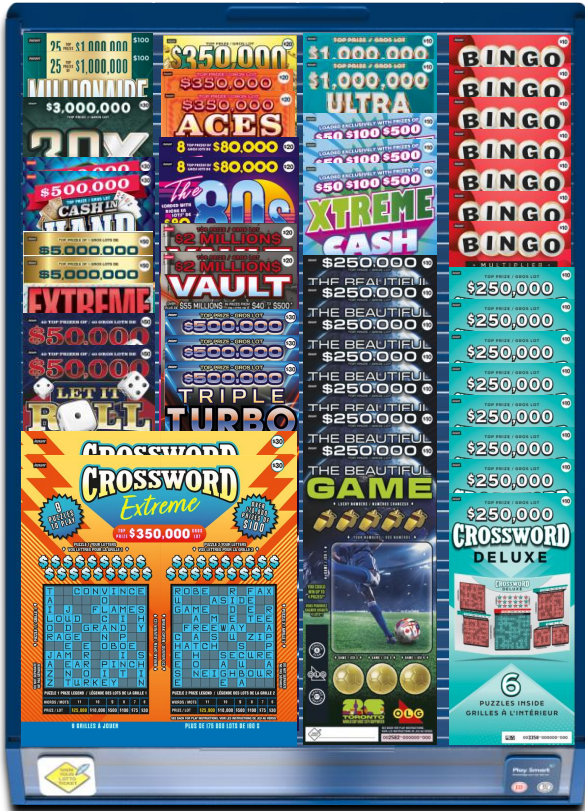

Sur le marché

100 \$: Millionaire Multiplier

50 \$: Extreme, Let It Roll

30 \$: Crossword Extreme, 30 X, Cash In Hand, Triple Turbo

20 \$: \$350,000 Big Money, Aces Wild, Vault, The 80s

10 \$: Bingo Multiplier, Crossword Deluxe, Bigger \$pin, \$1,000,000 Ultra, Xtreme Cash, The Beautiful Game

The image displays three slot machine cabinets, each with a different denomination. The first cabinet (left) has denominations of 100, 50, and 30 dollars. The second cabinet (middle) has denominations of 10, 10, 10, and 5 dollars. The third cabinet (right) has denominations of 10, 5, 4, 3, and 2 dollars. Each cabinet features a large screen displaying various slot machine games, including 'Millionaire', 'Extreme', 'Crossword', 'Triple Turbo', 'Cash Hand', 'The Beautiful', 'Bingo', 'Plinko', 'Money Machine', 'Wild Cash', 'Zigzag', and 'Crossword Deluxe'. The games are arranged in a grid-like fashion on the screen, with different colors and themes for each game.

2,5 présentoirs de comptoir

100 \$ 50 \$ 30 \$	30 \$	20 \$	10 \$	10 \$	5 \$	10 \$ 5 \$	5 \$	4 \$ 3 \$	3 \$ 2 \$

2 présentoirs de comptoir

100 \$	30 \$	10 \$	10 \$
50 \$	20 \$		
30 \$			

5 \$	10 \$	5 \$	3 \$
4 \$	5 \$	3 \$	2 \$