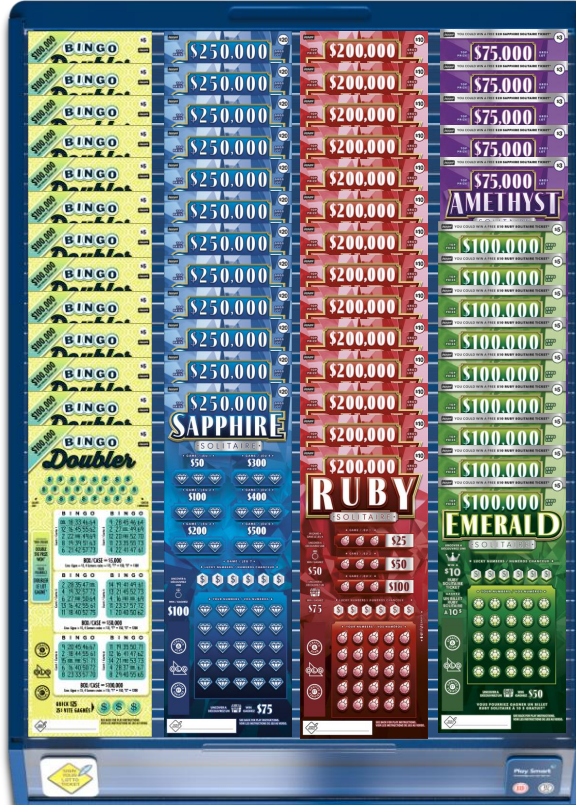

In Market

\$100: Millionaire Multiplier

\$50: Mega, Super Strike

\$30: Platinum, Crossword Extreme, Big Money Pay day

\$20: 20X Supreme, Sapphire Solitaire

\$10: Bingo Multiplier, Crossword Deluxe, Bigger \$pin, Cash Blast, Ultra Red, In the Money Multiplier, Ruby Solitaire

4 Silent Sellers

\$50 \$30	\$20 \$30	\$100	\$10
--------------	--------------	-------	------

\$10	\$5	\$10 \$5	\$5
------	-----	-------------	-----

\$3	\$3	\$3 \$4 \$5	\$20
-----	-----	-------------------	------

\$10	\$3 \$5	\$5	\$2 \$3
------	------------	-----	------------

3.5 Silent Sellers

\$50 \$30	\$30 \$20	\$100 \$20	\$10	\$10	\$5	\$10 \$5	\$5	\$3 \$4 \$5	\$2 \$3	\$20	\$10	\$5	\$2 \$3

3 Silent Sellers

\$100 \$50 \$30	\$30 \$20	\$10	\$10	\$5	\$10 \$5	\$5	\$5 \$4 \$3	\$3 \$2	\$20 \$10	\$5	\$3 \$2

The image displays two silent seller machines. The left machine features a variety of lottery games including Mega Millions, Ultra Mega, Pay Day, Platinum, Money Millionaire, Crossword, and Money Machine. The right machine features Cash for Life, Celebrate 2025, Sapphire, Ruby, Emerald, Amethyst, and Lucky Cats. Above the machines are price tags for each column of games.