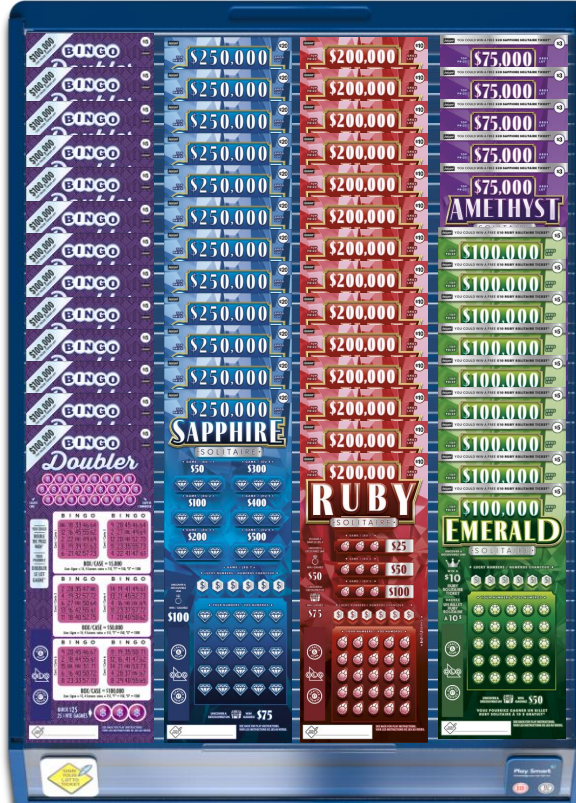

In Market

Tickets to Highlight

\$100: Millionaire Multiplier

\$50: Mega, Super Strike

\$30: Platinum, Crossword Extreme, Big Money Pay day

\$20: 20X Supreme, Sapphire Solitaire, \$2k Big Play

\$10: Bingo Multiplier, Crossword Deluxe, Bigger \$pin, In the Money Multiplier, Ruby Solitaire, Golden Multiplier

Infinity Merchandiser

Vertical Merchandiser

COLD Merchandiser

4 Pocket

6 Pocket

Silent Seller Burst

Please note that \$3 Digital Crossword 3242 comes with a silent seller burst labeled as “NEW ONLINE BONUS GAME”

\$50	\$30	\$100	\$20
\$30	\$20		\$10

\$10	\$5	\$10	\$5
		\$5	

\$5	\$20	\$10	\$5
		\$3	

\$5	\$4	\$3	\$3
	\$3		\$2

3.5 Silent Sellers

\$50 \$30	\$30 \$20	\$100	\$20 \$10	\$10	\$5	\$10 \$5	\$5	\$20 \$10	\$5 \$3	\$5	\$4 \$3	\$3	\$3 \$2

3 Silent Sellers

\$50	\$30	\$100	\$20
\$30	\$20		\$10

\$10	\$5	\$10	\$5
------	-----	------	-----

\$20	\$5	\$4	\$3
\$10		\$3	\$2
\$5			
\$3			

2.5 Silent Sellers

\$50	\$100	\$20	\$10
\$30	\$30	\$10	
	\$20		