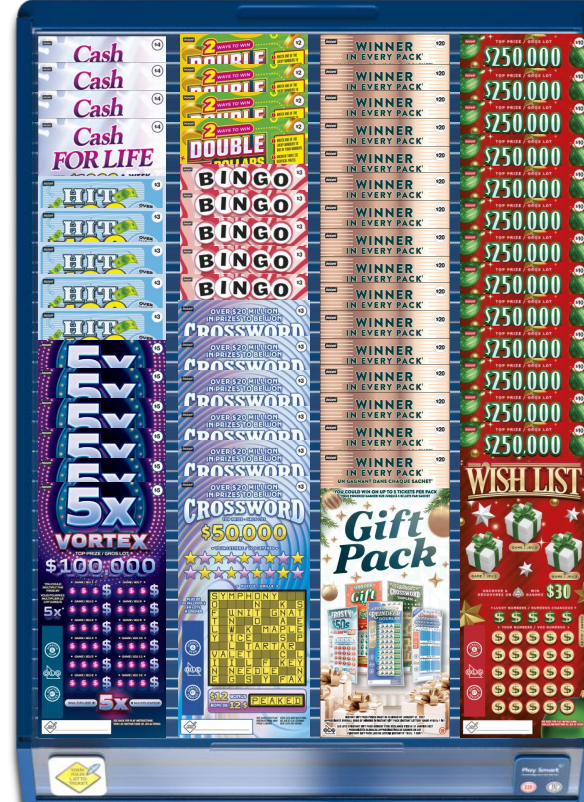

OLG Confidential

4 Silent Sellers

\$50	\$20	\$100	\$10
\$30	\$30	\$20	

\$10	\$5	\$10	\$5
		\$5	

\$5	\$4	\$3	\$2
	\$3		\$3

\$20	\$10	\$5	\$2
			\$3

3.5 Silent Sellers

\$50	\$30	\$100	\$10
\$30	\$20	\$20	

\$10	\$5	\$10	\$5
		\$5	

\$3	\$2	\$20	\$10
\$4	\$3		
\$5			

\$5	\$2
	\$3

3 Silent Sellers

\$100	\$30	\$10	\$10
\$50	\$20		
\$30			

\$5	\$10	\$5	\$5
	\$5		\$4
			\$3

\$3	\$20	\$5	\$3
\$2	\$10		\$2

2.5 Silent Sellers

\$100 \$50 \$30	\$30 \$20	\$10	\$10	\$5	\$10 \$5	\$5 \$4 \$3	\$3 \$2	\$20 \$10 \$5	\$3 \$2
-----------------------	--------------	------	------	-----	-------------	-------------------	------------	---------------------	------------

The image displays two silent seller machines, each with a grid of lottery games. Above each machine is a table of denominations. The left machine's denominations are \$100, \$50, \$30, \$20, \$30, \$10, \$10, and \$5. The right machine's denominations are \$5, \$4, \$3, \$2, \$20, \$10, \$5, \$3, and \$2. The machines themselves are filled with colorful game posters for titles such as MAJESTIC, CASHINGO, PAY DAY, CROSSWORD Extreme, MONEY MACHINE, BINGO, PLINKO, HIT, WISH LIST, GIFT PACK, and DUCKS. Each poster features large prize amounts and game-specific graphics.