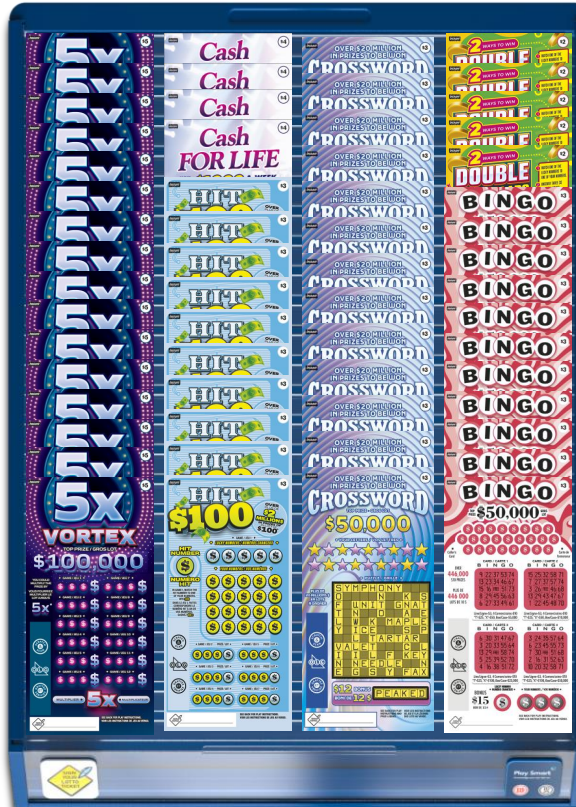

OLG Confidential

4 Silent Sellers

\$50	\$20	\$100	\$10
\$30	\$30	\$20	

\$10	\$5	\$10	\$5
		\$5	

\$5	\$4	\$3	\$2
	\$3		\$3

\$20	\$10	\$5	\$2
			\$3

3.5 Silent Sellers

\$50	\$30	\$100	\$10
\$30	\$20	\$20	

\$10	\$5	\$10	\$5
		\$5	

\$3	\$2	\$20	\$10
\$4	\$3		
\$5			

\$5	\$2
	\$3

3 Silent Sellers

\$100	\$30	\$10	\$10
\$50	\$20		
\$30			

\$5	\$10	\$5	\$5
	\$5		\$4
			\$3

\$3	\$20	\$5	\$3
\$2	\$10		\$2

2.5 Silent Sellers

\$100 \$50 \$30	\$30 \$20	\$10	\$10	\$5	\$10 \$5	\$5 \$4 \$3	\$3 \$2	\$20 \$10 \$5	\$3 \$2
-----------------------	--------------	------	------	-----	-------------	-------------------	------------	---------------------	------------

The image displays two silent seller machines, each with a grid of lottery games. Above each machine is a table of denominations. The left machine's denominations are \$100, \$50, \$30, \$20, \$30, \$10, \$10, and \$5. The right machine's denominations are \$5, \$4, \$3, \$2, \$20, \$10, \$5, \$3, and \$2. The machines themselves are filled with colorful game posters for titles such as MAJESTIC, CASHINGO, PAY DAY, CROSSWORD Extreme, MONEY MACHINE, BINGO, PLINKO, HIT, WISH LIST, GIFT PACK, and DUCKS. Each poster features large prize amounts and game-specific graphics.