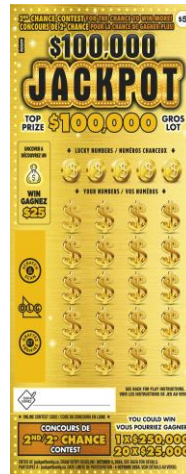

Give new tickets a front-row facing, where possible.

Monitor Terminal Messages for the following:

- Monthly planogram sign on message listing games in market each month.
- Launch Day news messages and retailer screen pop-ups reminding you to activate new games.
- Last Top Prize news messages and retailer screen pop-ups advising when games must be removed from sale.

In Market

Tickets to Highlight

\$50: Mega

\$30: Platinum, \$300,000 WOW!,
Crossword Extreme

\$20: Neon Casino, 20X Supreme,
\$1,000,000 Jackpot

\$10: Bingo Multiplier, Crossword
Deluxe, Bigger \$pin, \$500,000
Fortune, Majestic, \$50, \$100 or \$150,
Super Money Multiplier, \$500,000
Jackpot

\$5: Bingo Doubler, Crossword Tripler,
Plinko, The Big \$pin, Lucky, Jazzy
Riches

\$4: Cash for Life

\$3: Crossword, Bingo, Lucky Lines,
ZigZagz

\$2: Spring Green

Infinity Merchandiser

Vertical Merchandiser

COLD Merchandiser

4 Pocket

6 Pocket

Planogram Layouts

**Please use the layout suited to your store*

OLG Confidential

4 Silent Sellers

\$50 \$30 \$20	\$30	\$20	\$20 \$10 \$5	\$10	\$10	\$10	\$10	\$10 \$5	\$5	\$5	\$5	\$5	\$4 \$3	\$3	\$3 \$2