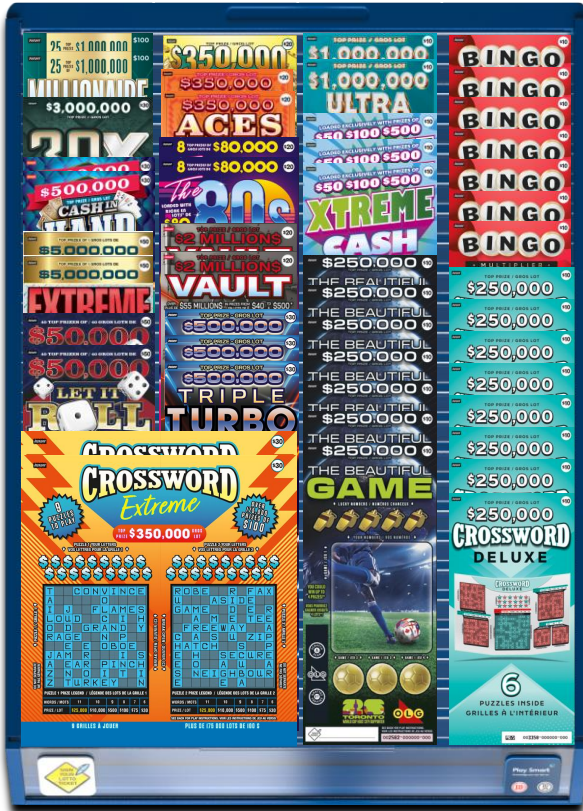

2 Silent Sellers

$100	$30	$10	$10
$50	$20		
$30			

$5	$10	$5	$3
$4	$5	$3	$2