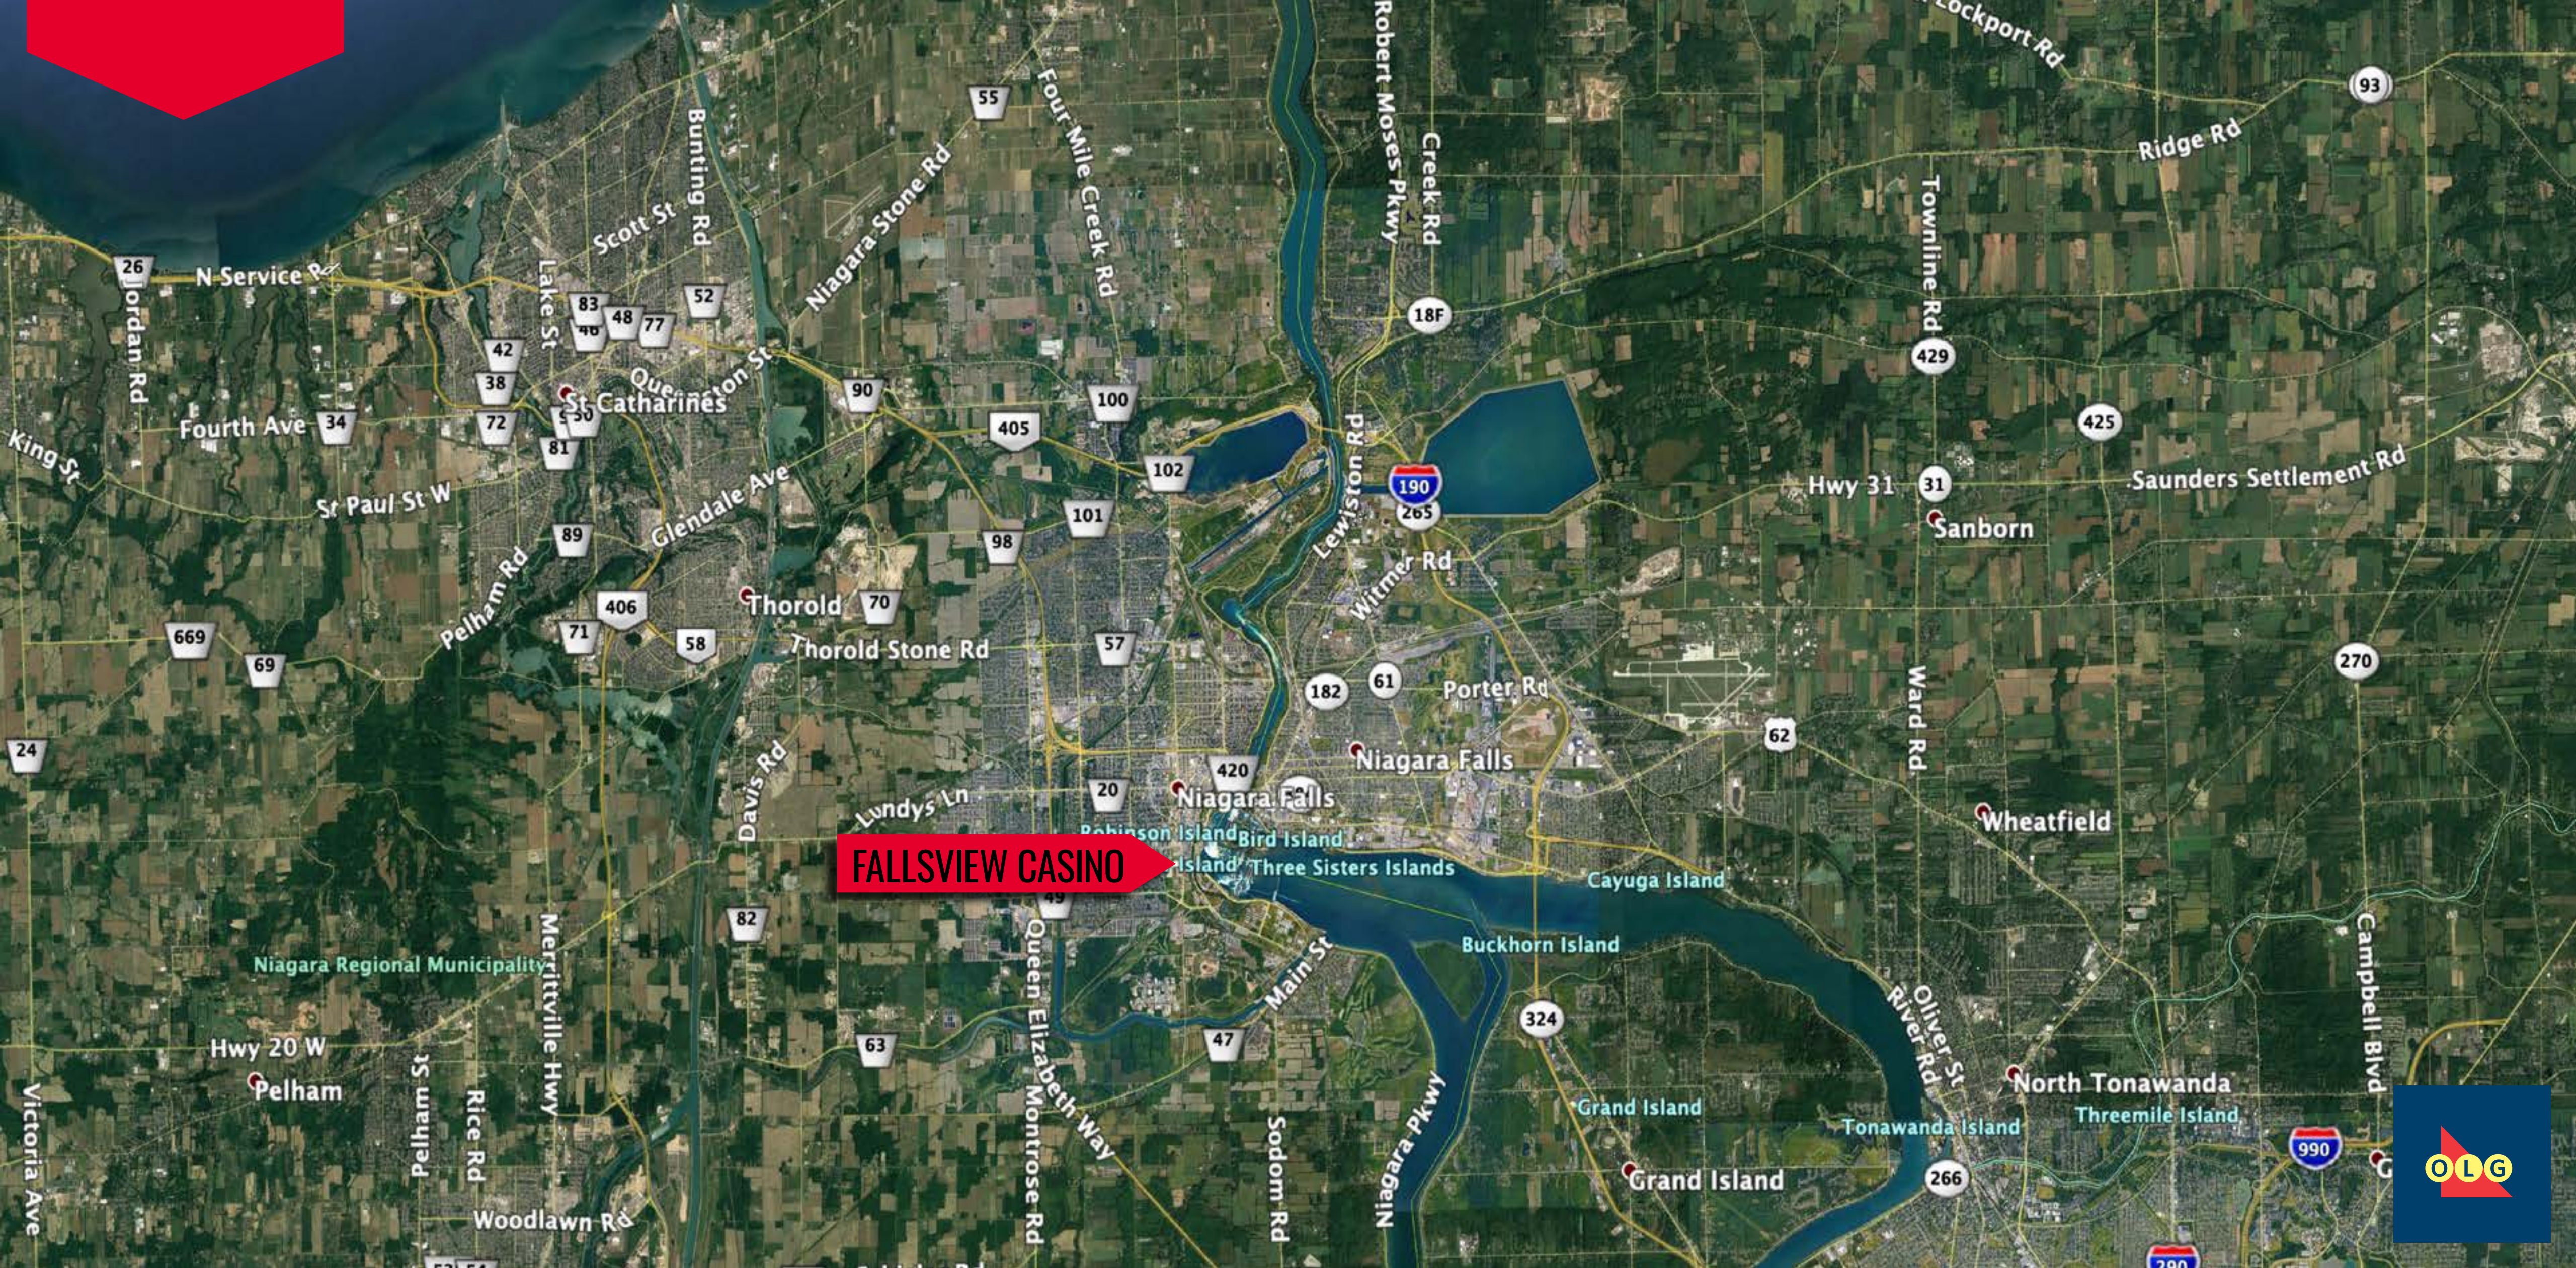

**SOUTHWESTERN
ONTARIO:
ZONE SW11**

MUNICIPALITIES INCLUDE
City of Niagara Falls

**GAMING
OFFERING
FLEXIBILITY**

MAXIMUM NUMBER OF
ELECTRONIC GAMING POSITIONS

4,200

MAXIMUM NUMBER OF LIVE
TABLE GAMING POSITIONS

1,050

Note: Zone boundaries are approximate and will include locations within 100 metres of boundary as depicted on map.

Revised Jan 2021