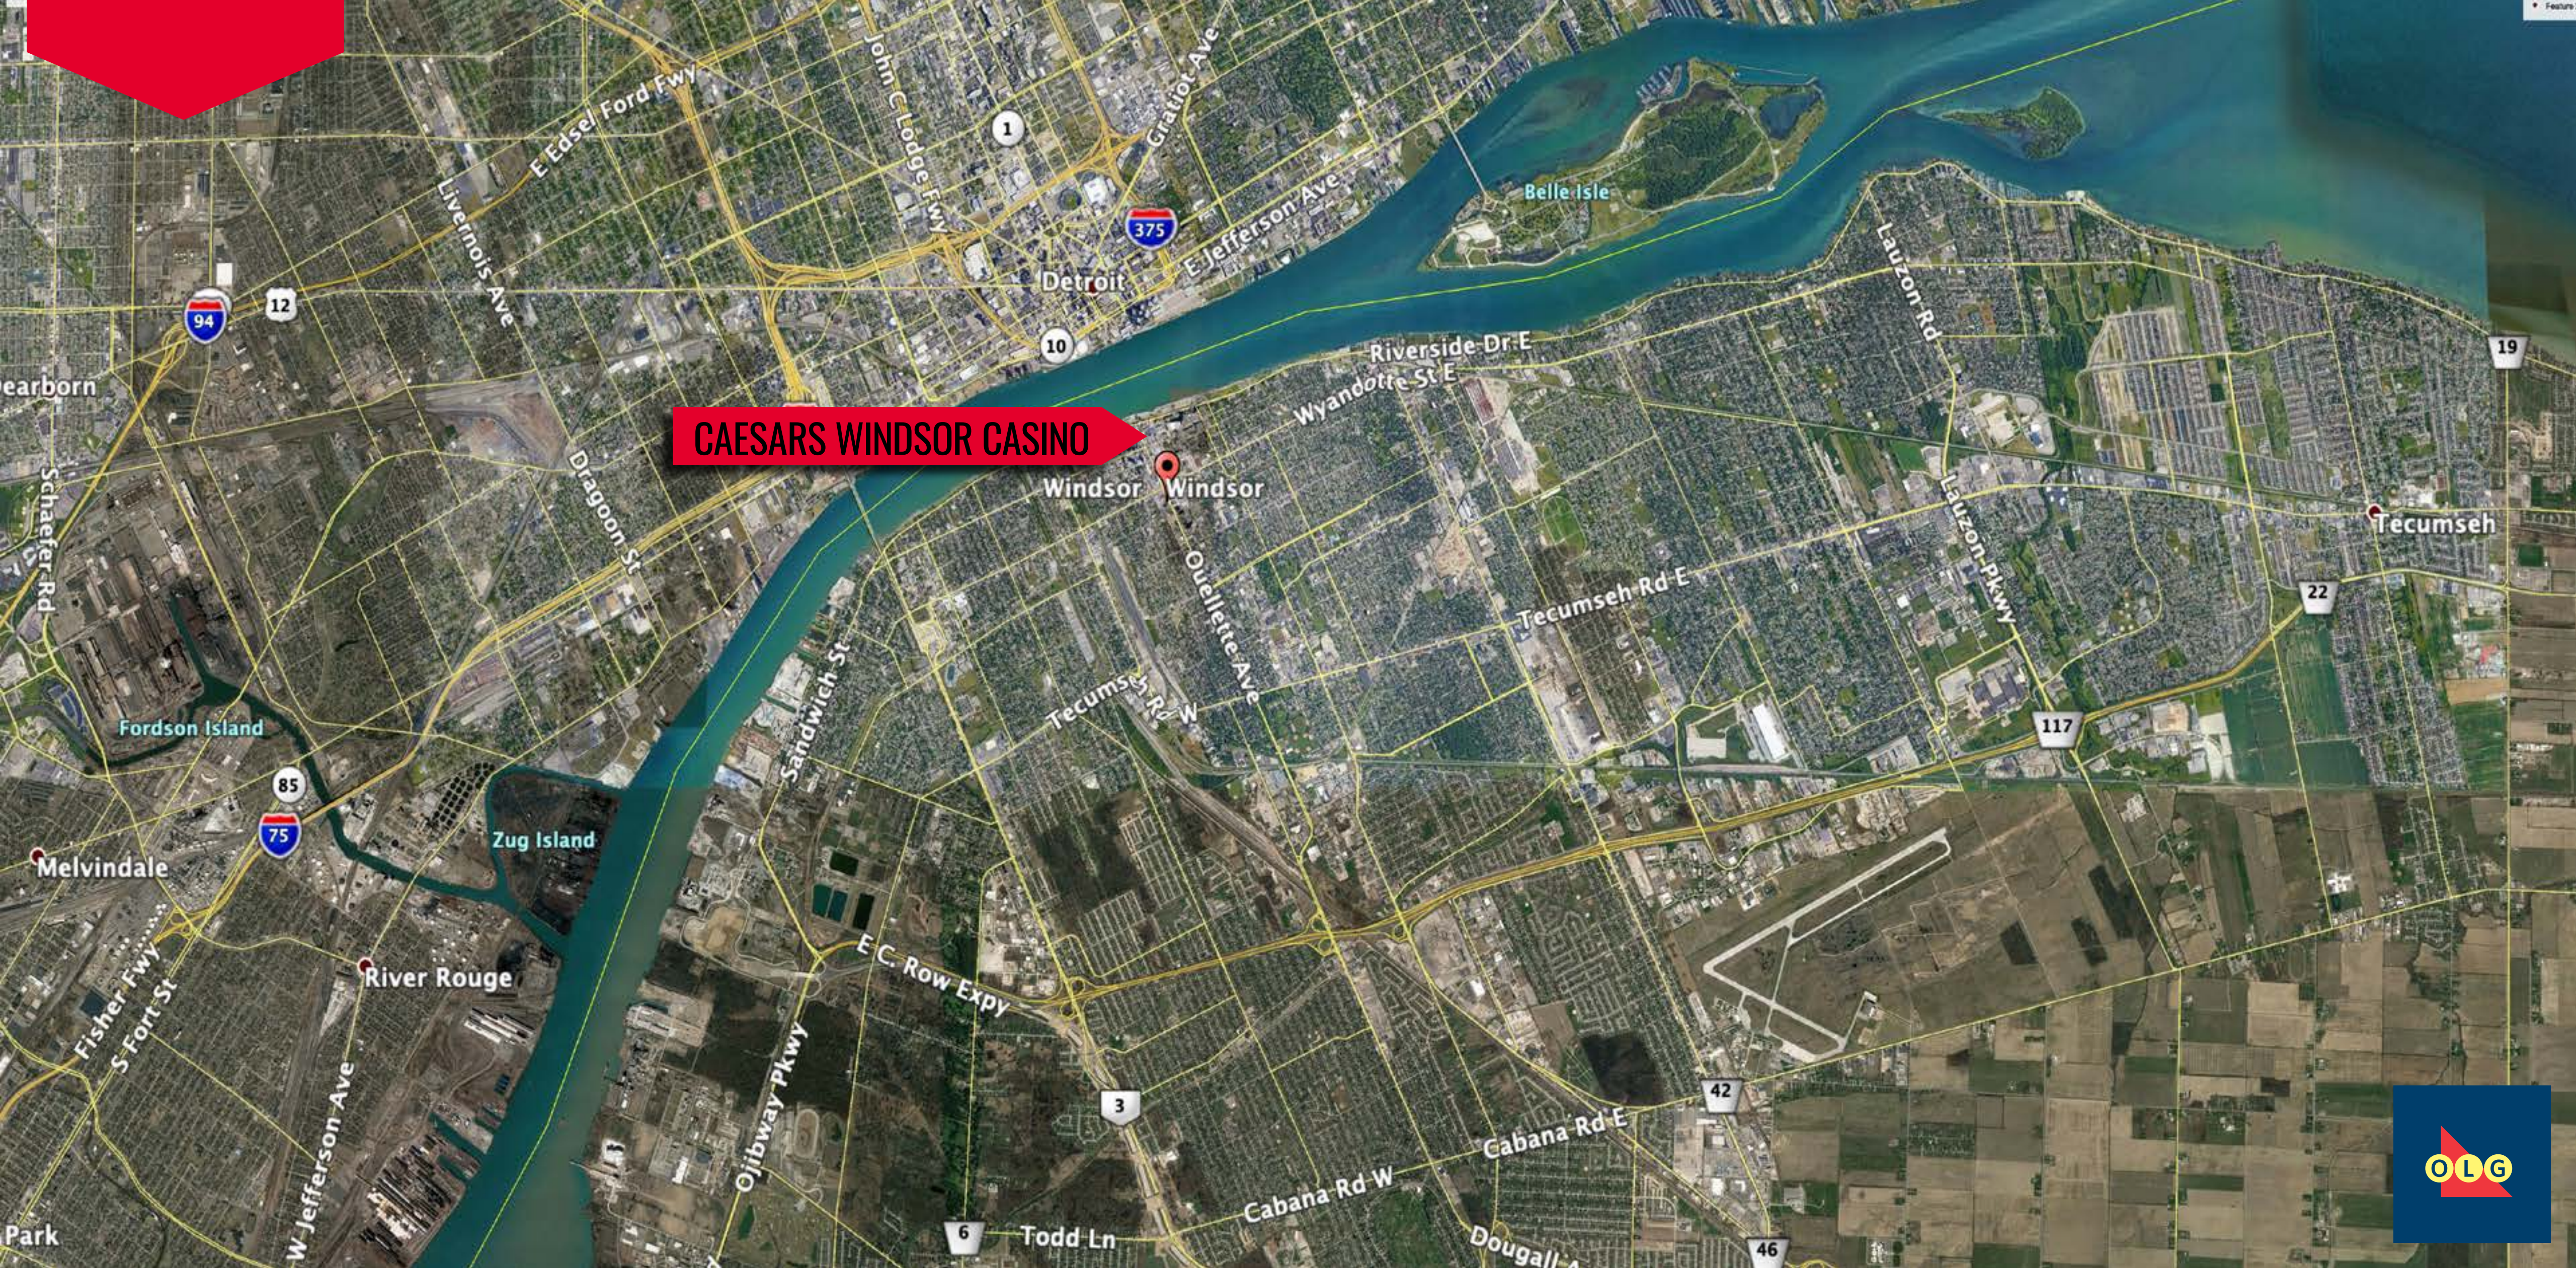

**SOUTHWESTERN
ONTARIO:
ZONE SW13**

MUNICIPALITIES INCLUDE
City of Windsor

**GAMING
OFFERING
FLEXIBILITY**

MAXIMUM NUMBER OF
ELECTRONIC GAMING POSITIONS

3,000

MAXIMUM NUMBER OF LIVE
TABLE GAMING POSITIONS

700

Note: Zone boundaries are approximate and will include locations within 100 metres of boundary as depicted on map.

Revised Jan 2021

CAESARS WINDSOR CASINO