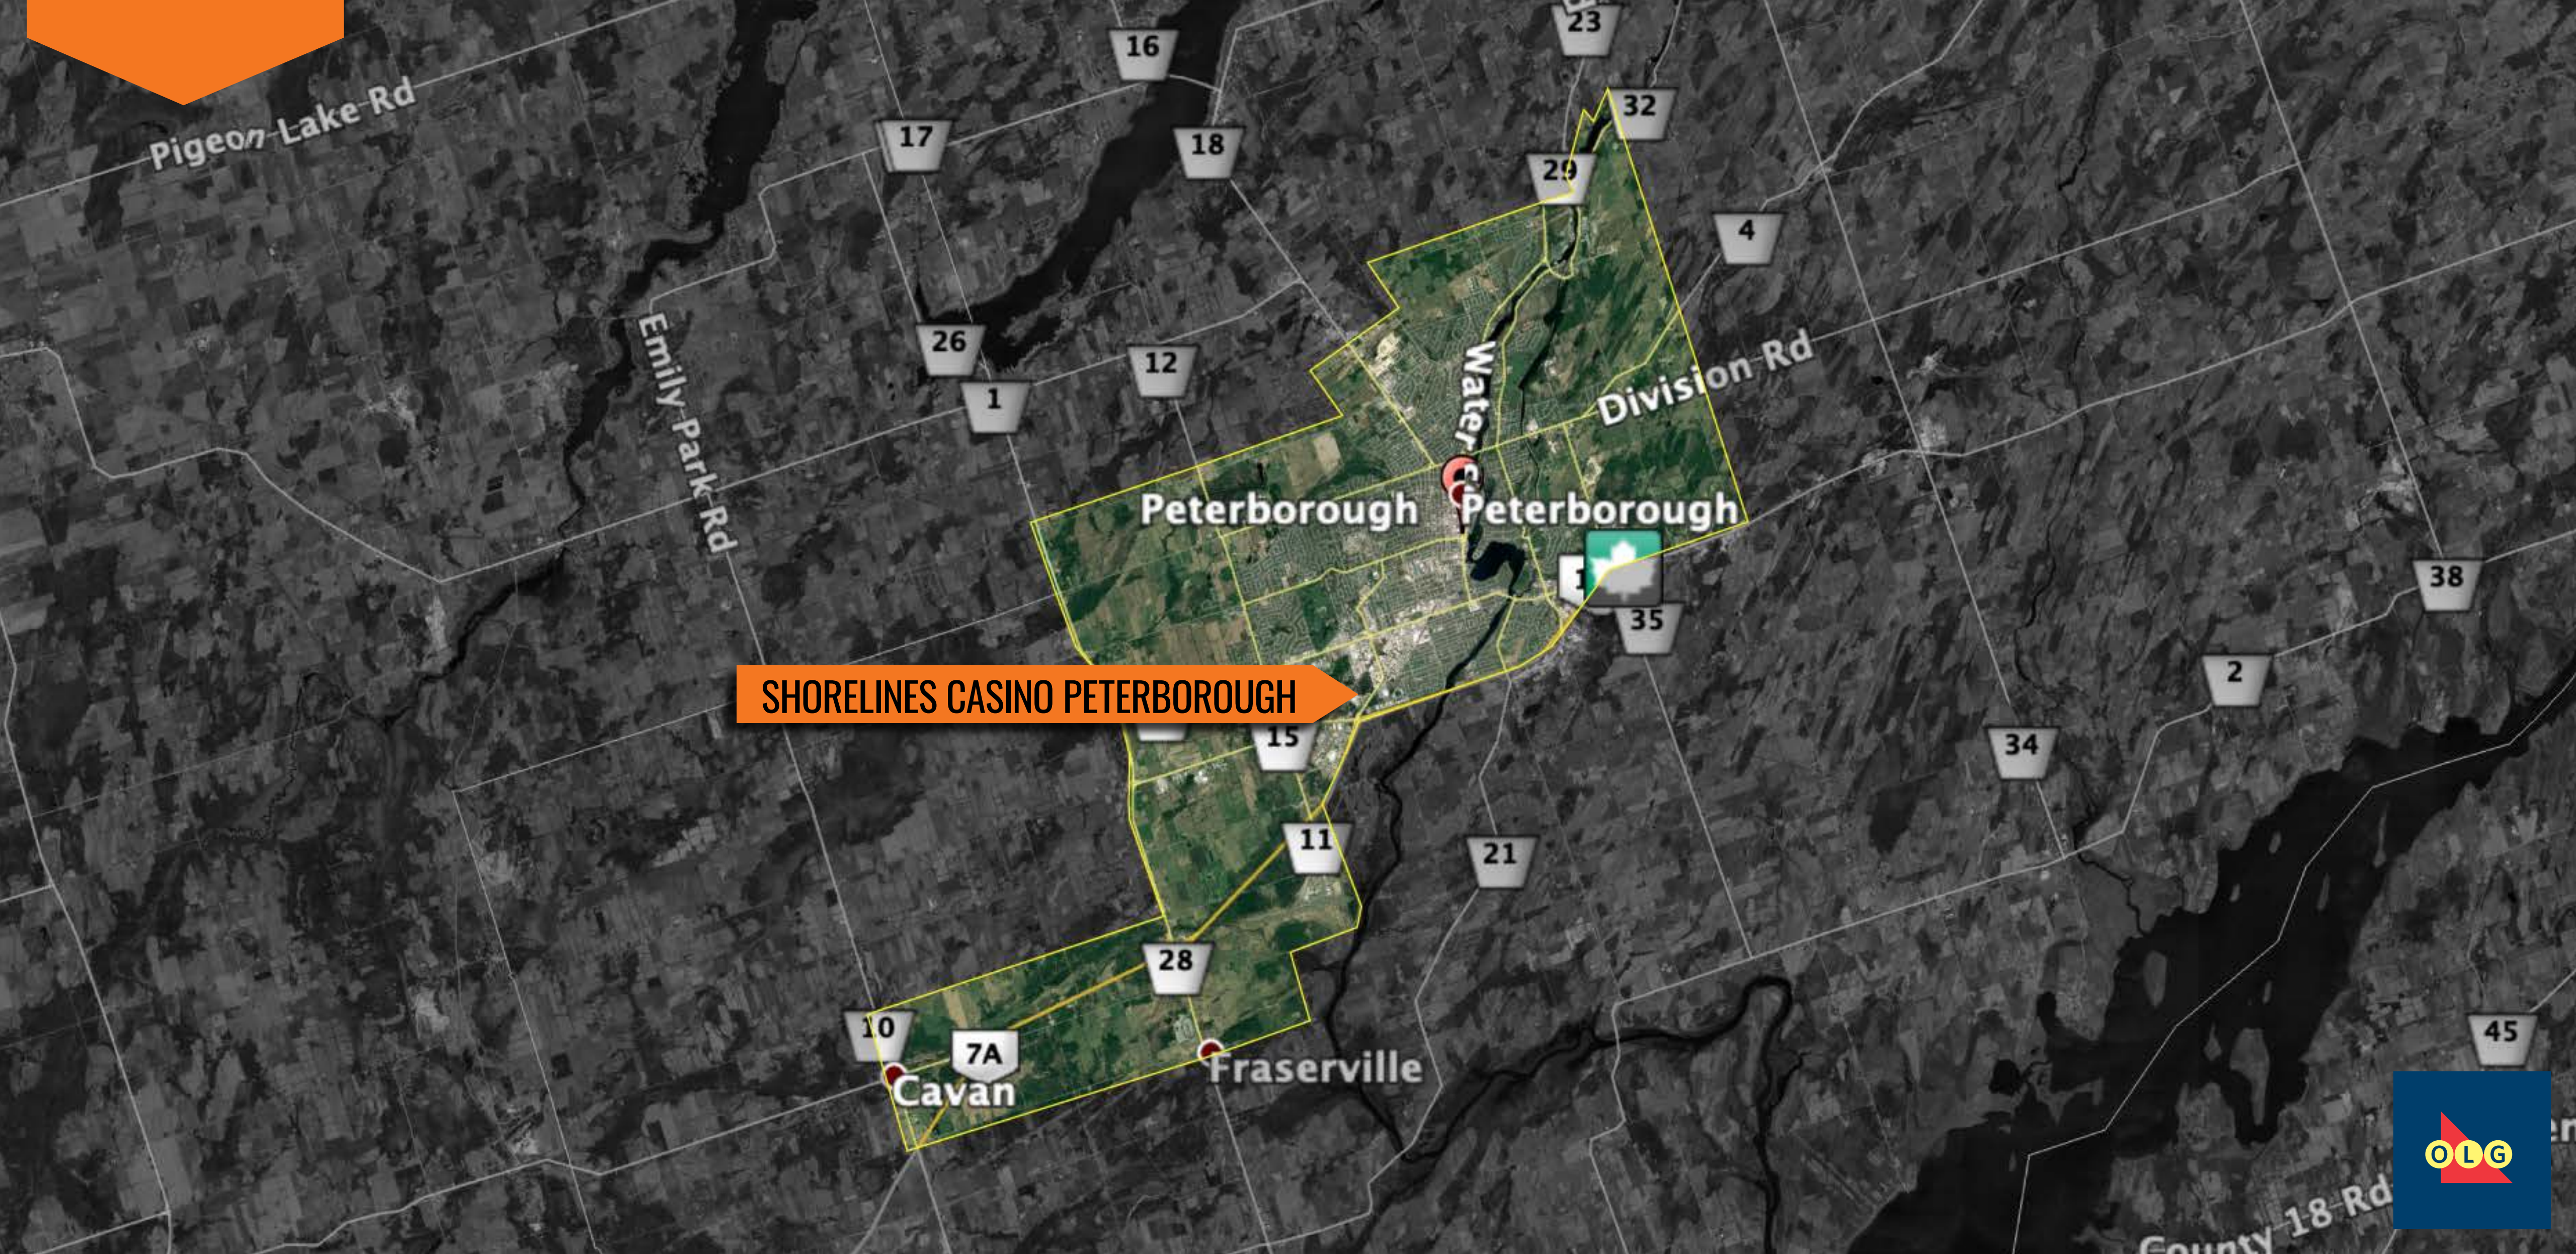

**MAXIMUM NUMBER OF LIVE
TABLE GAMING POSITIONS**
0

Note: Zone boundaries are approximate and will include locations within 100 metres of boundary as depicted on map.

Revised Jan 2021

EASTERN ONTARIO

**EASTERN
ONTARIO:
ZONE E1**

MUNICIPALITIES INCLUDE

City of Peterborough
Peterborough County: Township of Cavan-Monaghan, Township of Ottonabee-South Monaghan,
Township of Smith-Ennismore-Lakefield

**GAMING
OFFERING
FLEXIBILITY**

**MAXIMUM NUMBER OF
ELECTRONIC GAMING POSITIONS**

600

**MAXIMUM NUMBER OF LIVE
TABLE GAMING POSITIONS**

180

Note: Zone boundaries are approximate and will include locations within 100 metres of boundary as depicted on map.

Revised Jan 2021

**EASTERN
ONTARIO:
ZONE E2**

180

Note: Zone boundaries are approximate and will include locations within 100 metres of boundary as depicted on map.

Revised Jan 2021

SHORELINES CASINO BELLEVILLE

**EASTERN
ONTARIO:
ZONE E3**

MUNICIPALITIES INCLUDE