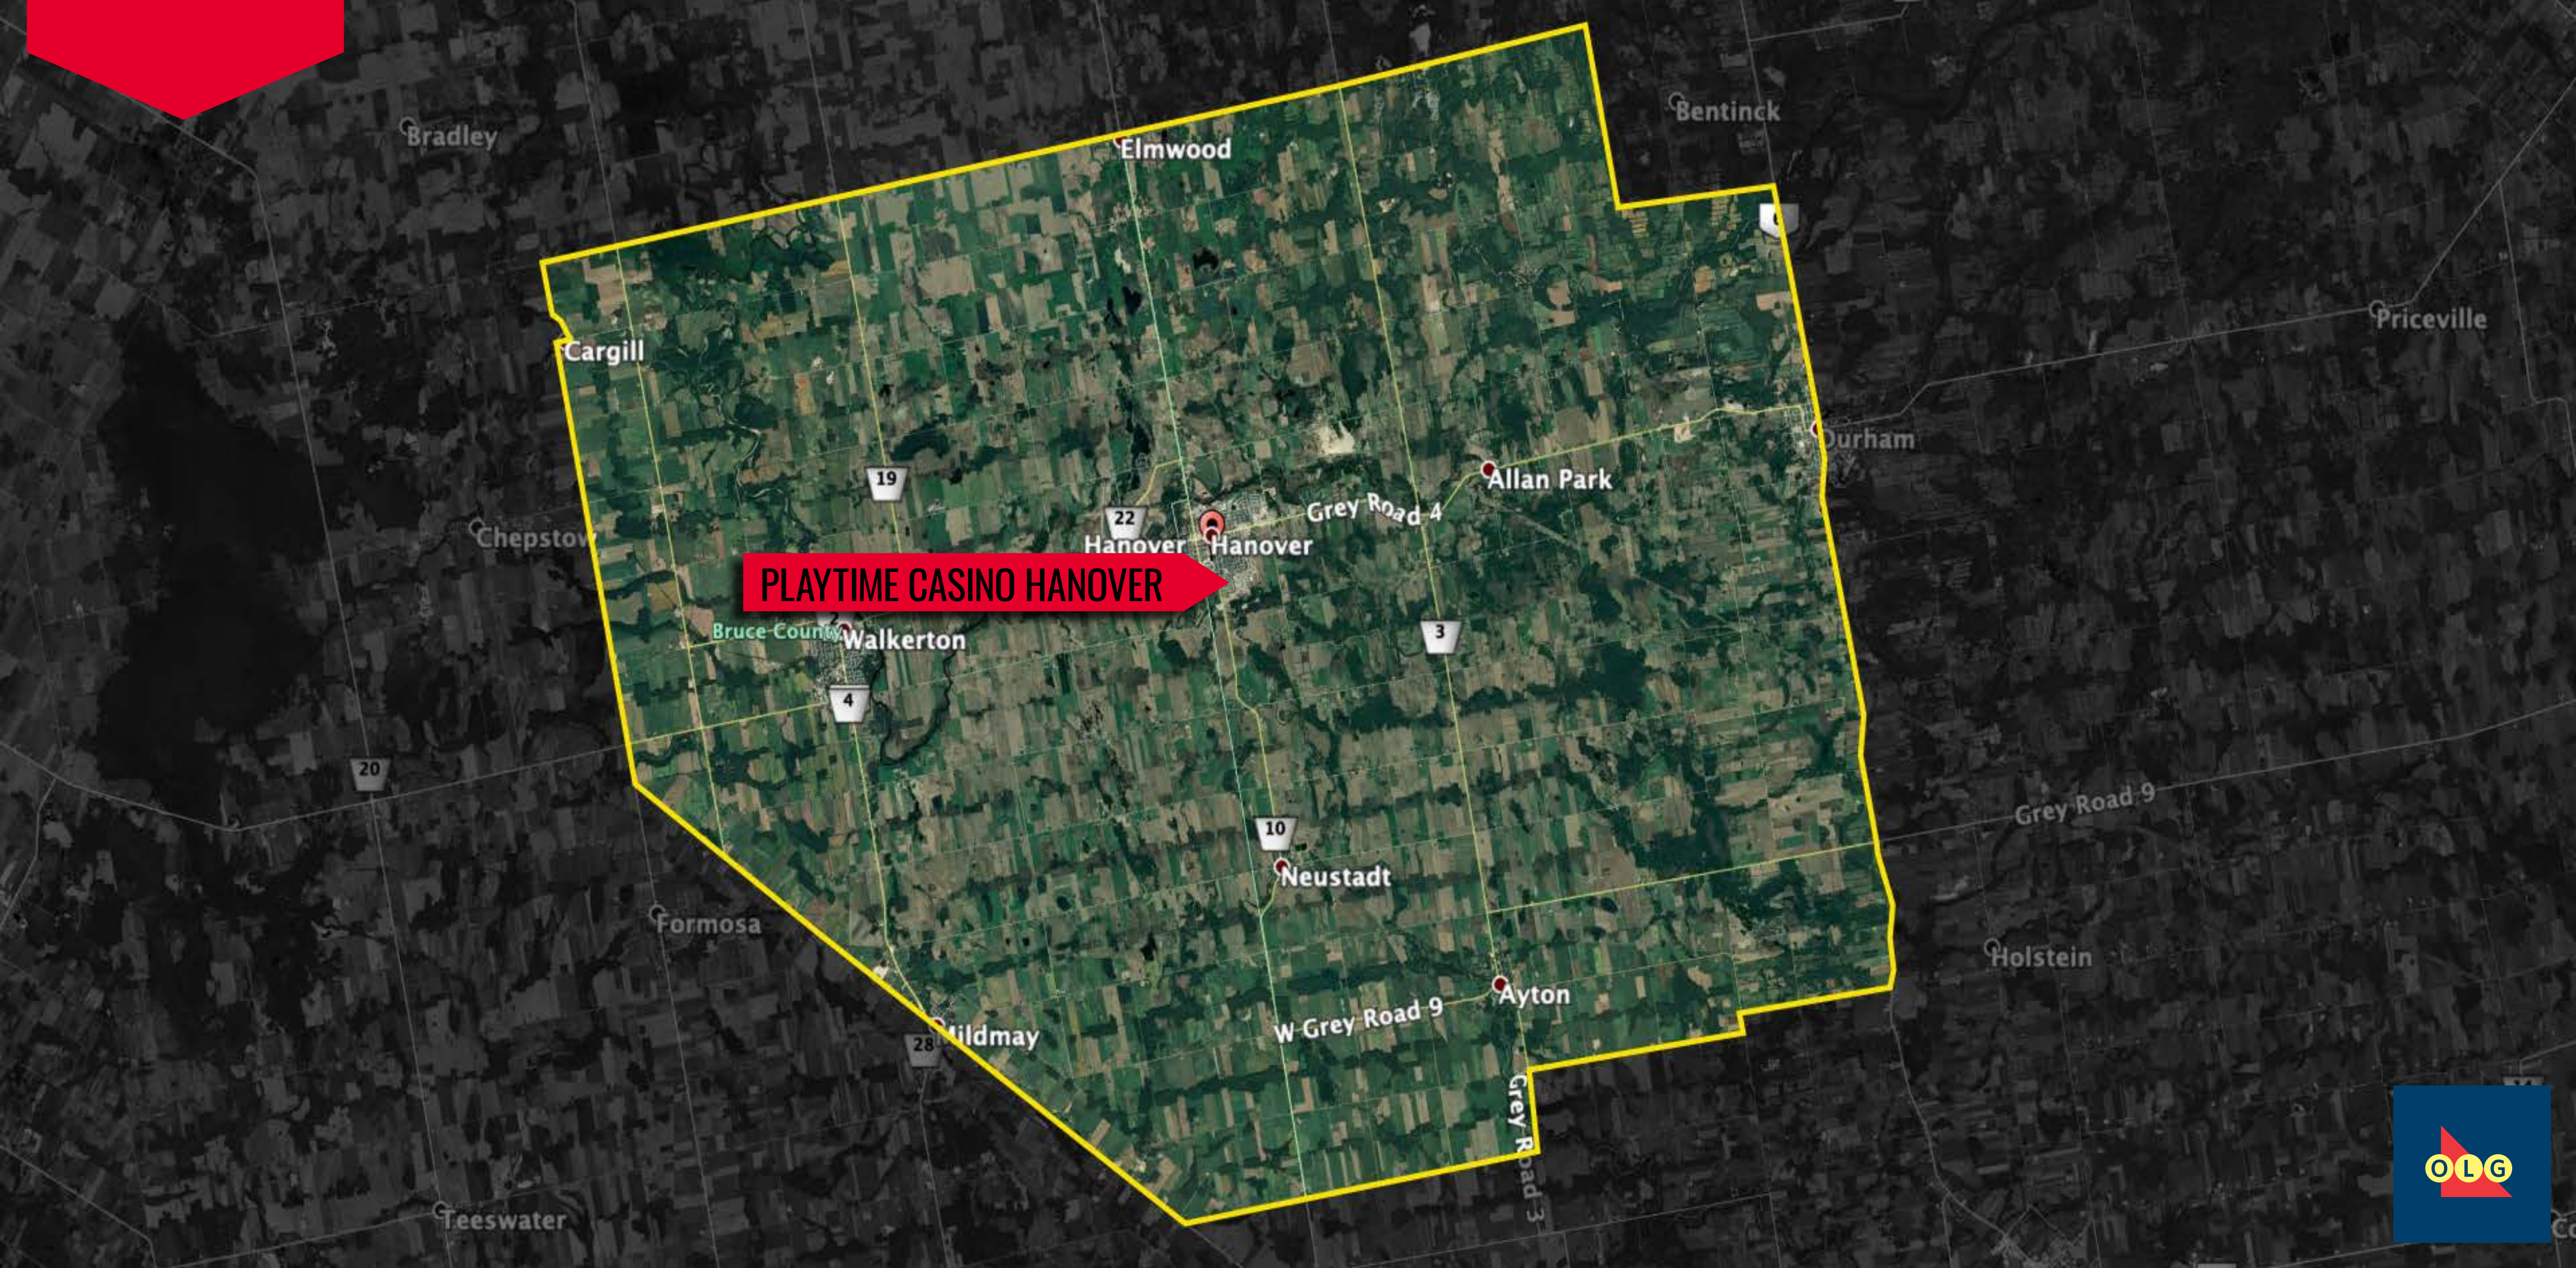

400

**MAXIMUM NUMBER OF LIVE
TABLE GAMING POSITIONS**

120

Note: Zone boundaries are approximate and will include locations within 100 metres of boundary as depicted on map.

Revised Jan 2021

CASCADES CASINO CHATHAM

300

**MAXIMUM NUMBER OF LIVE
TABLE GAMING POSITIONS**

120

Note: Zone boundaries are approximate and will include locations within 100 metres of boundary as depicted on map.

Revised Jan 2021

**SOUTHWESTERN
ONTARIO:
ZONE SW8**

MUNICIPALITIES INCLUDE
Municipalities of Point Edward and Sarnia

**GAMING
OFFERING
FLEXIBILITY**

**MAXIMUM NUMBER OF
ELECTRONIC GAMING POSITIONS**

600

**MAXIMUM NUMBER OF LIVE
TABLE GAMING POSITIONS**

240

Note: Zone boundaries are approximate and will include locations within 100 metres of boundary as depicted on map.