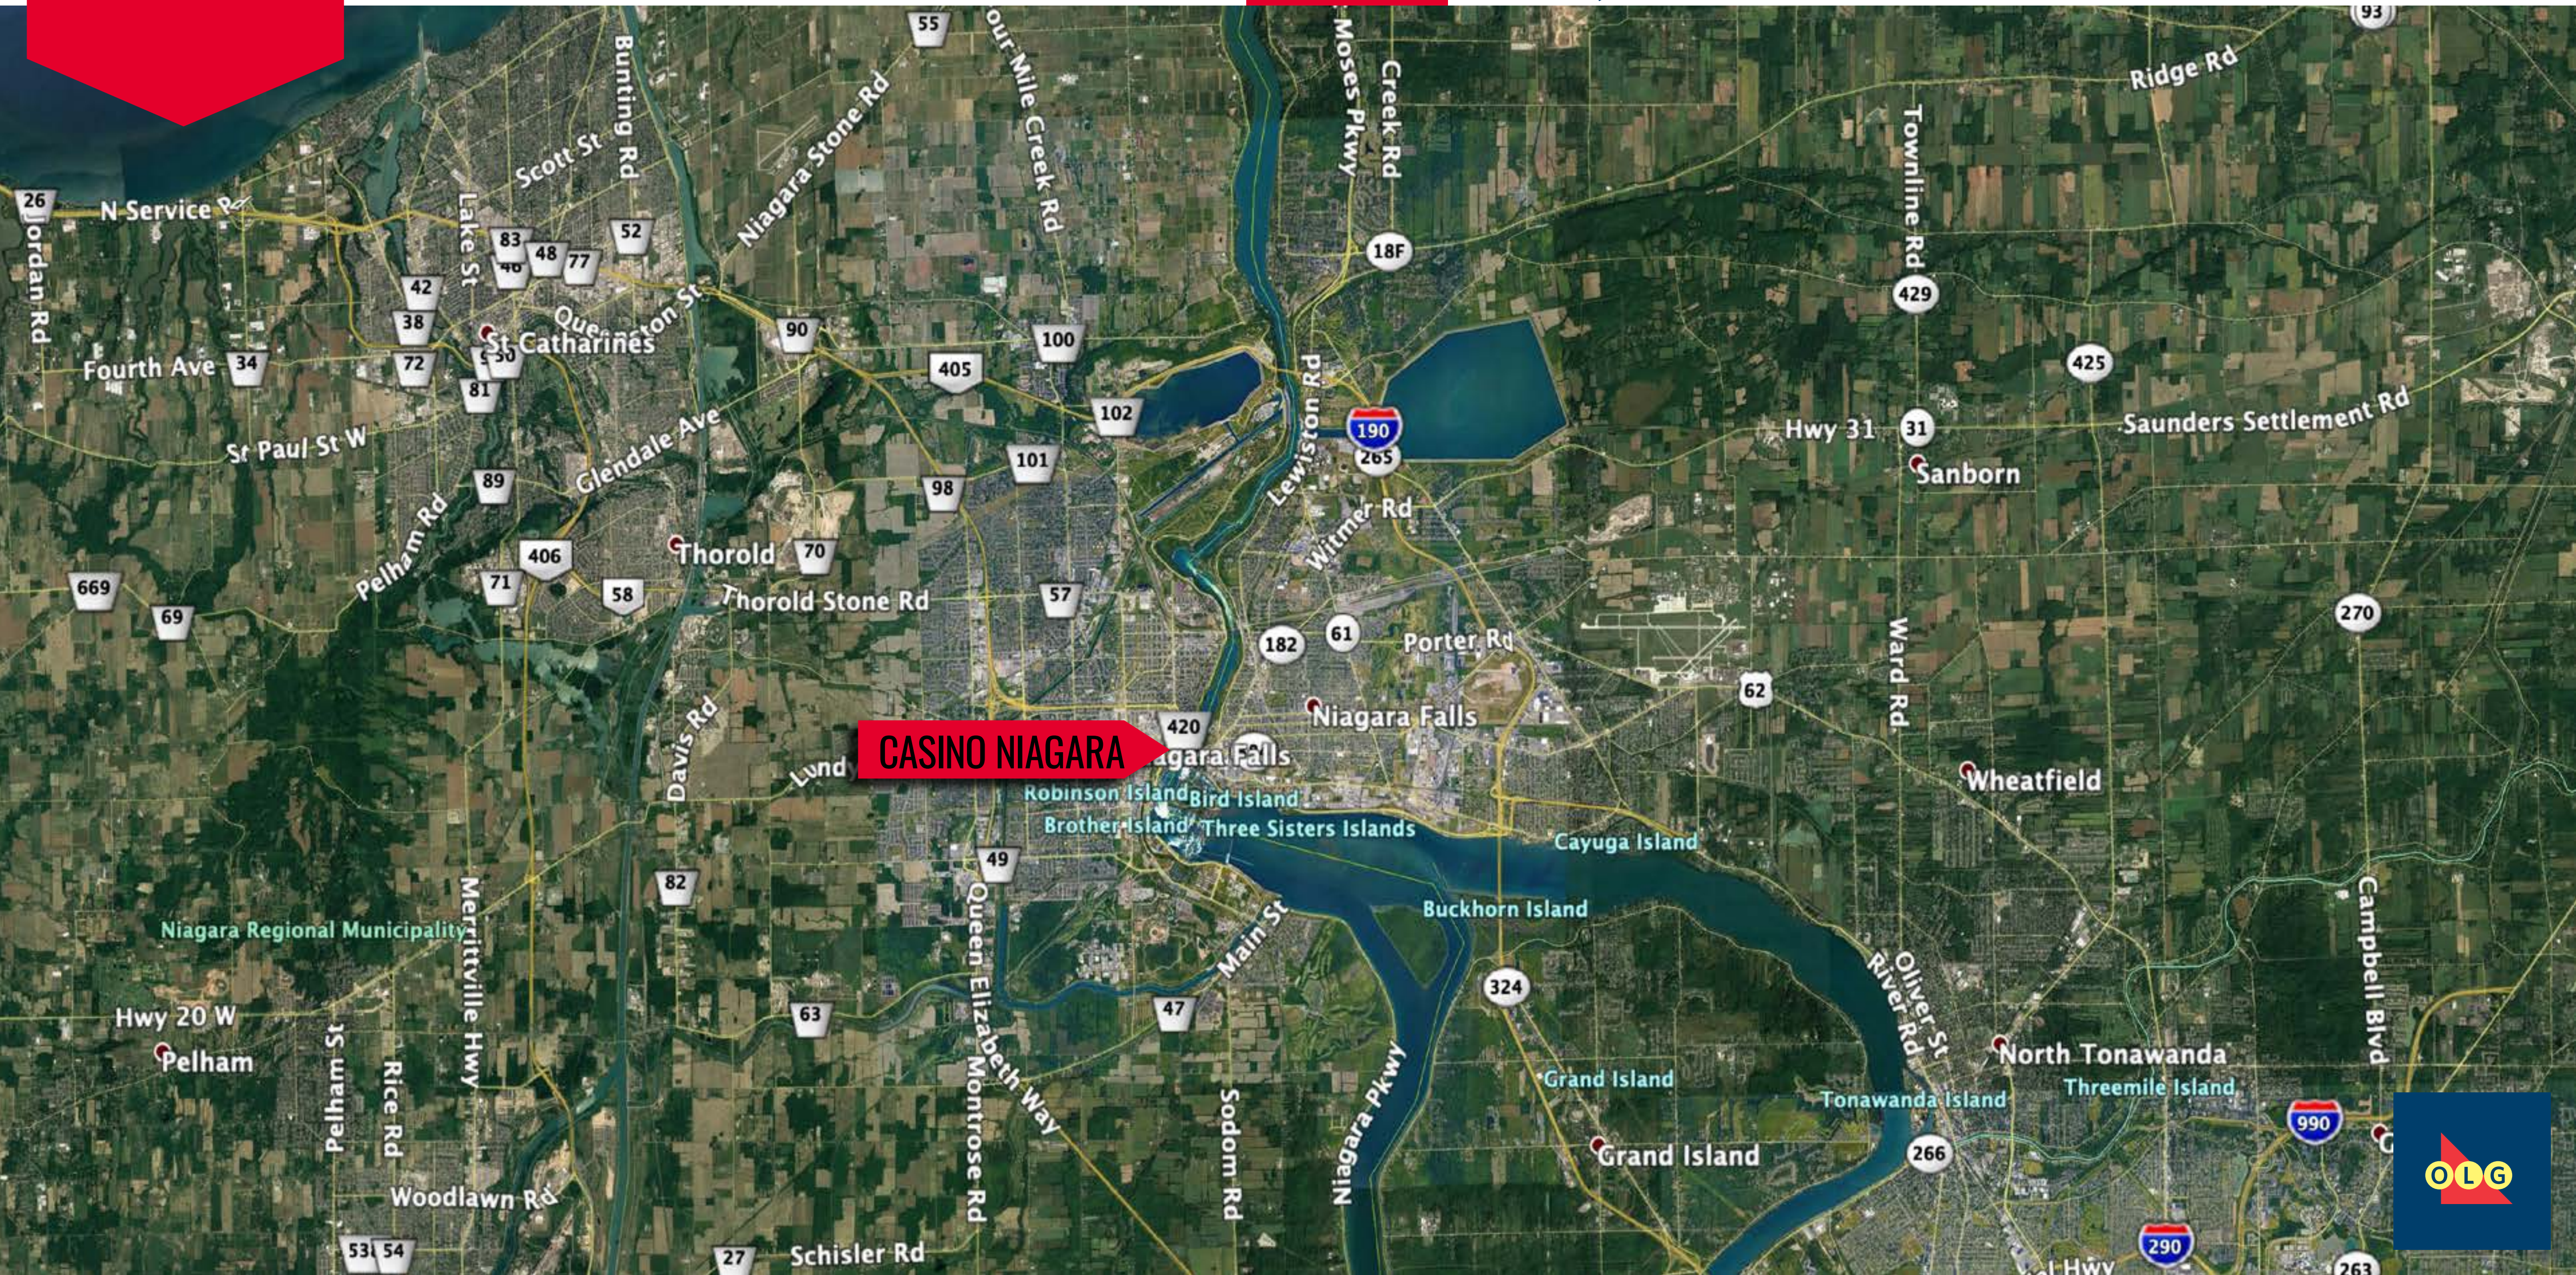

**SOUTHWESTERN
ONTARIO:
ZONE SW10**

MUNICIPALITIES INCLUDE
City of Niagara Falls

**GAMING
OFFERING
FLEXIBILITY**

MAXIMUM NUMBER OF
ELECTRONIC GAMING POSITIONS

1,550

MAXIMUM NUMBER OF LIVE
TABLE GAMING POSITIONS

240

Note: Zone boundaries are approximate and will include locations within 100 metres of boundary as depicted on map.

Revised Jan 2021