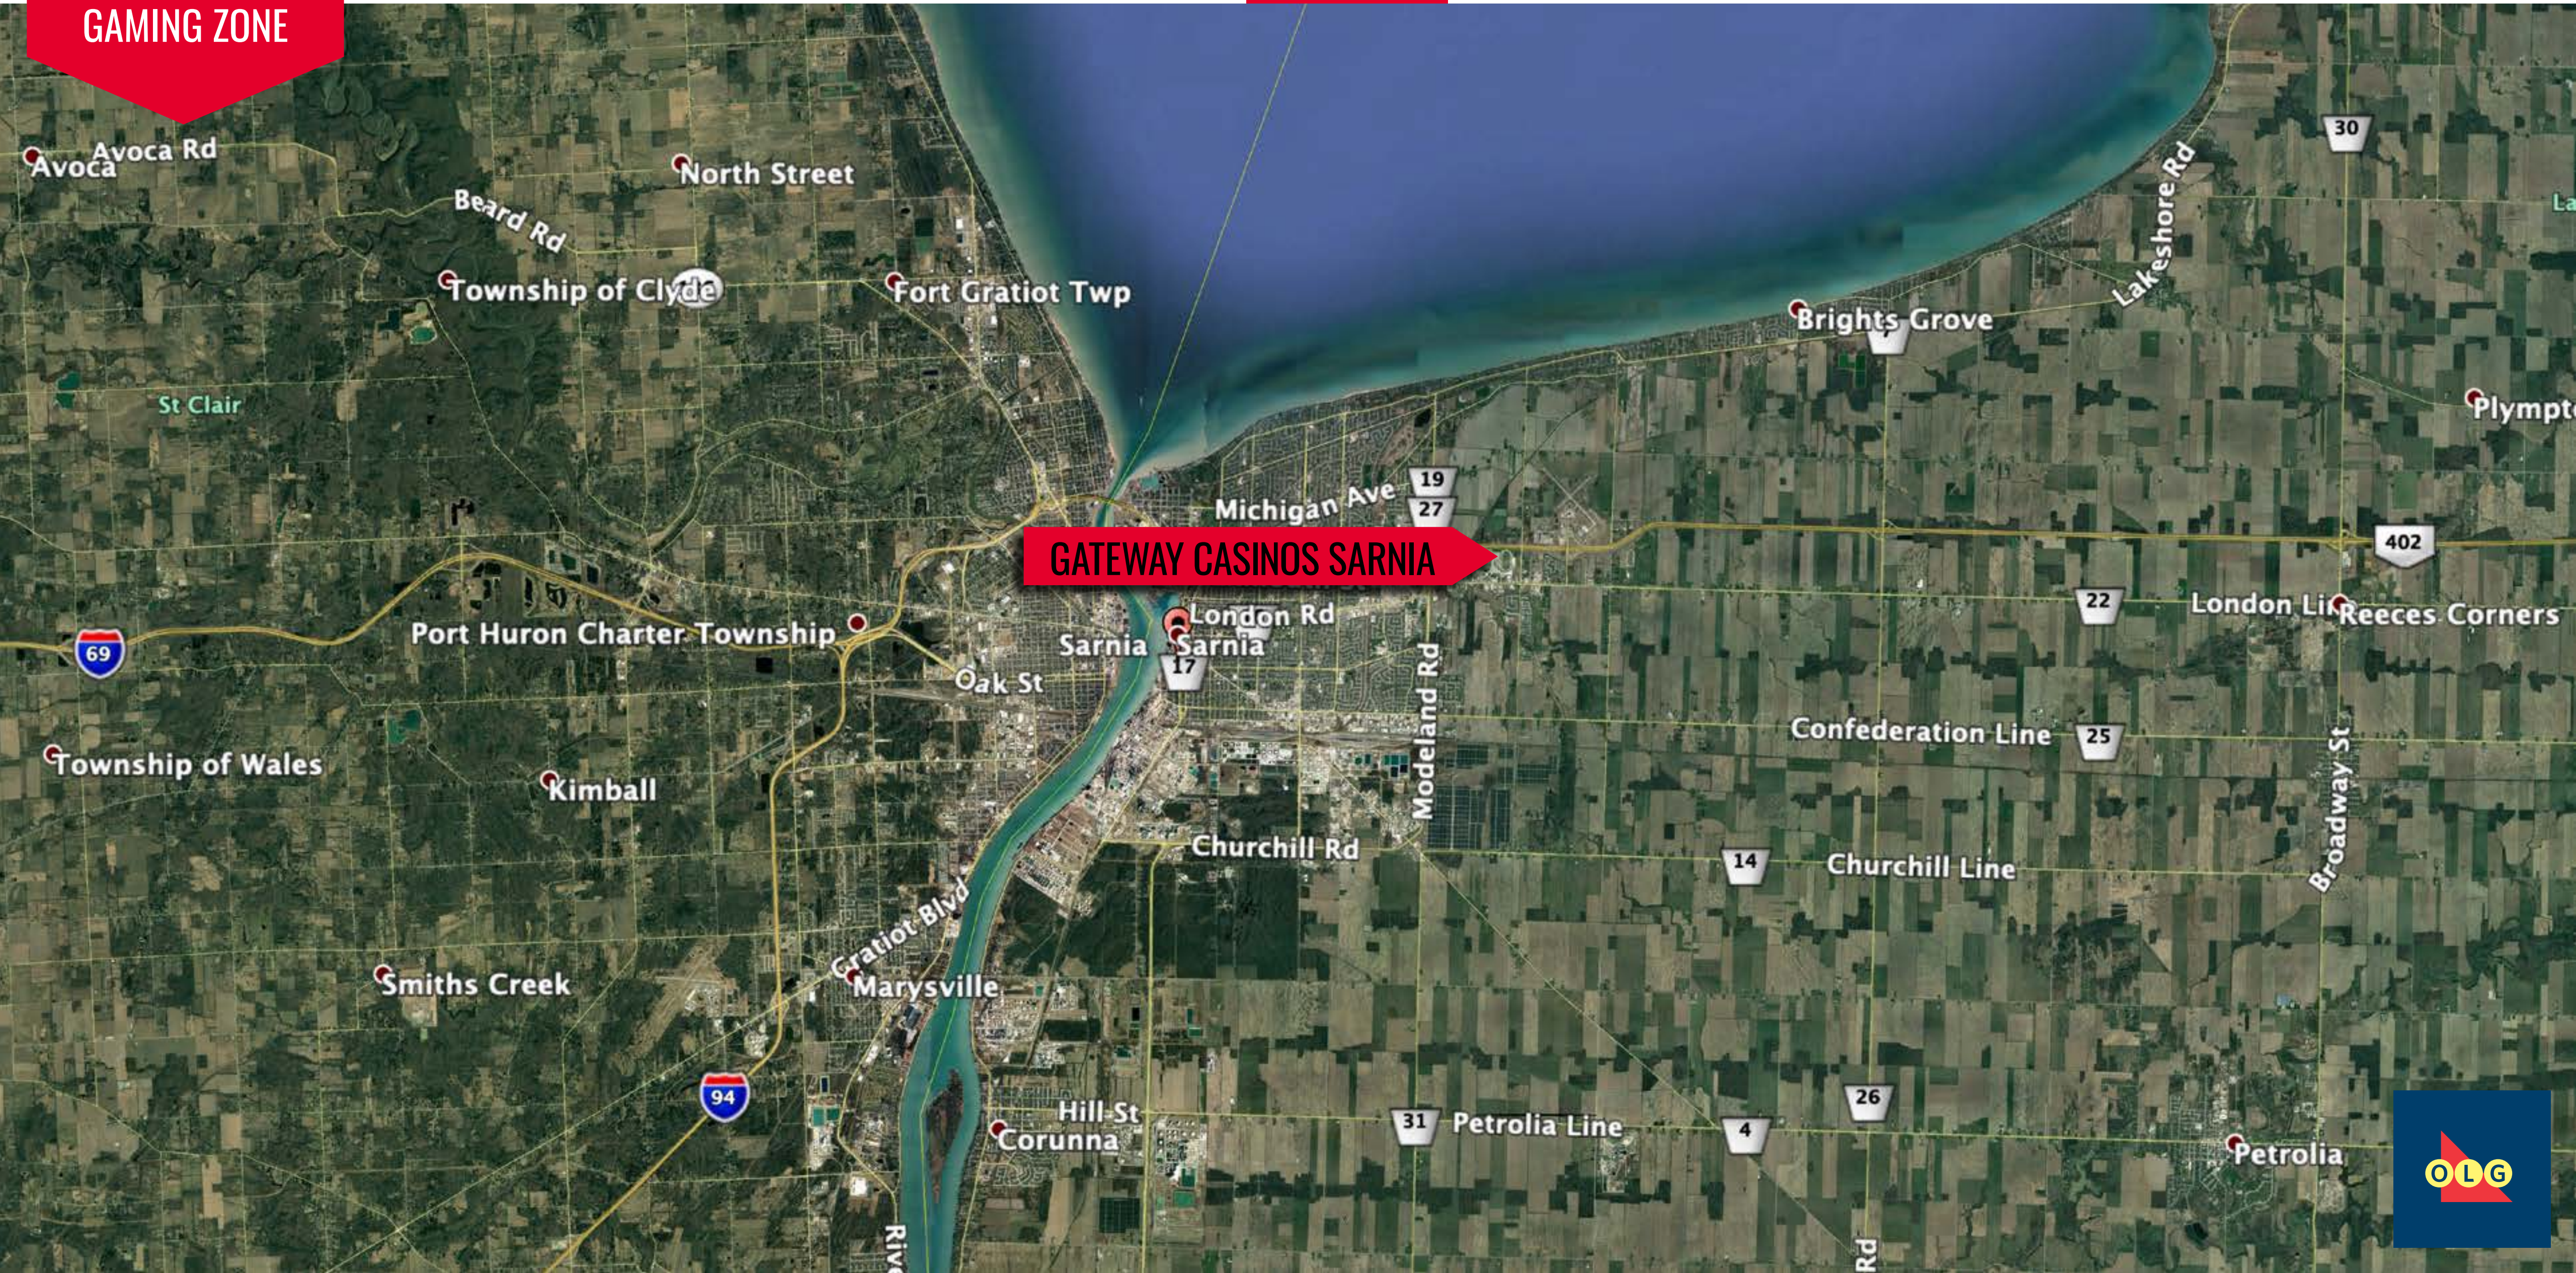

**MAXIMUM NUMBER OF LIVE
TABLE GAMING POSITIONS**
0

Note: Zone boundaries are approximate and will include locations within 100 metres of boundary as depicted on map.

Revised Jan 2021

EASTERN ONTARIO

**EASTERN
ONTARIO:
ZONE E1**