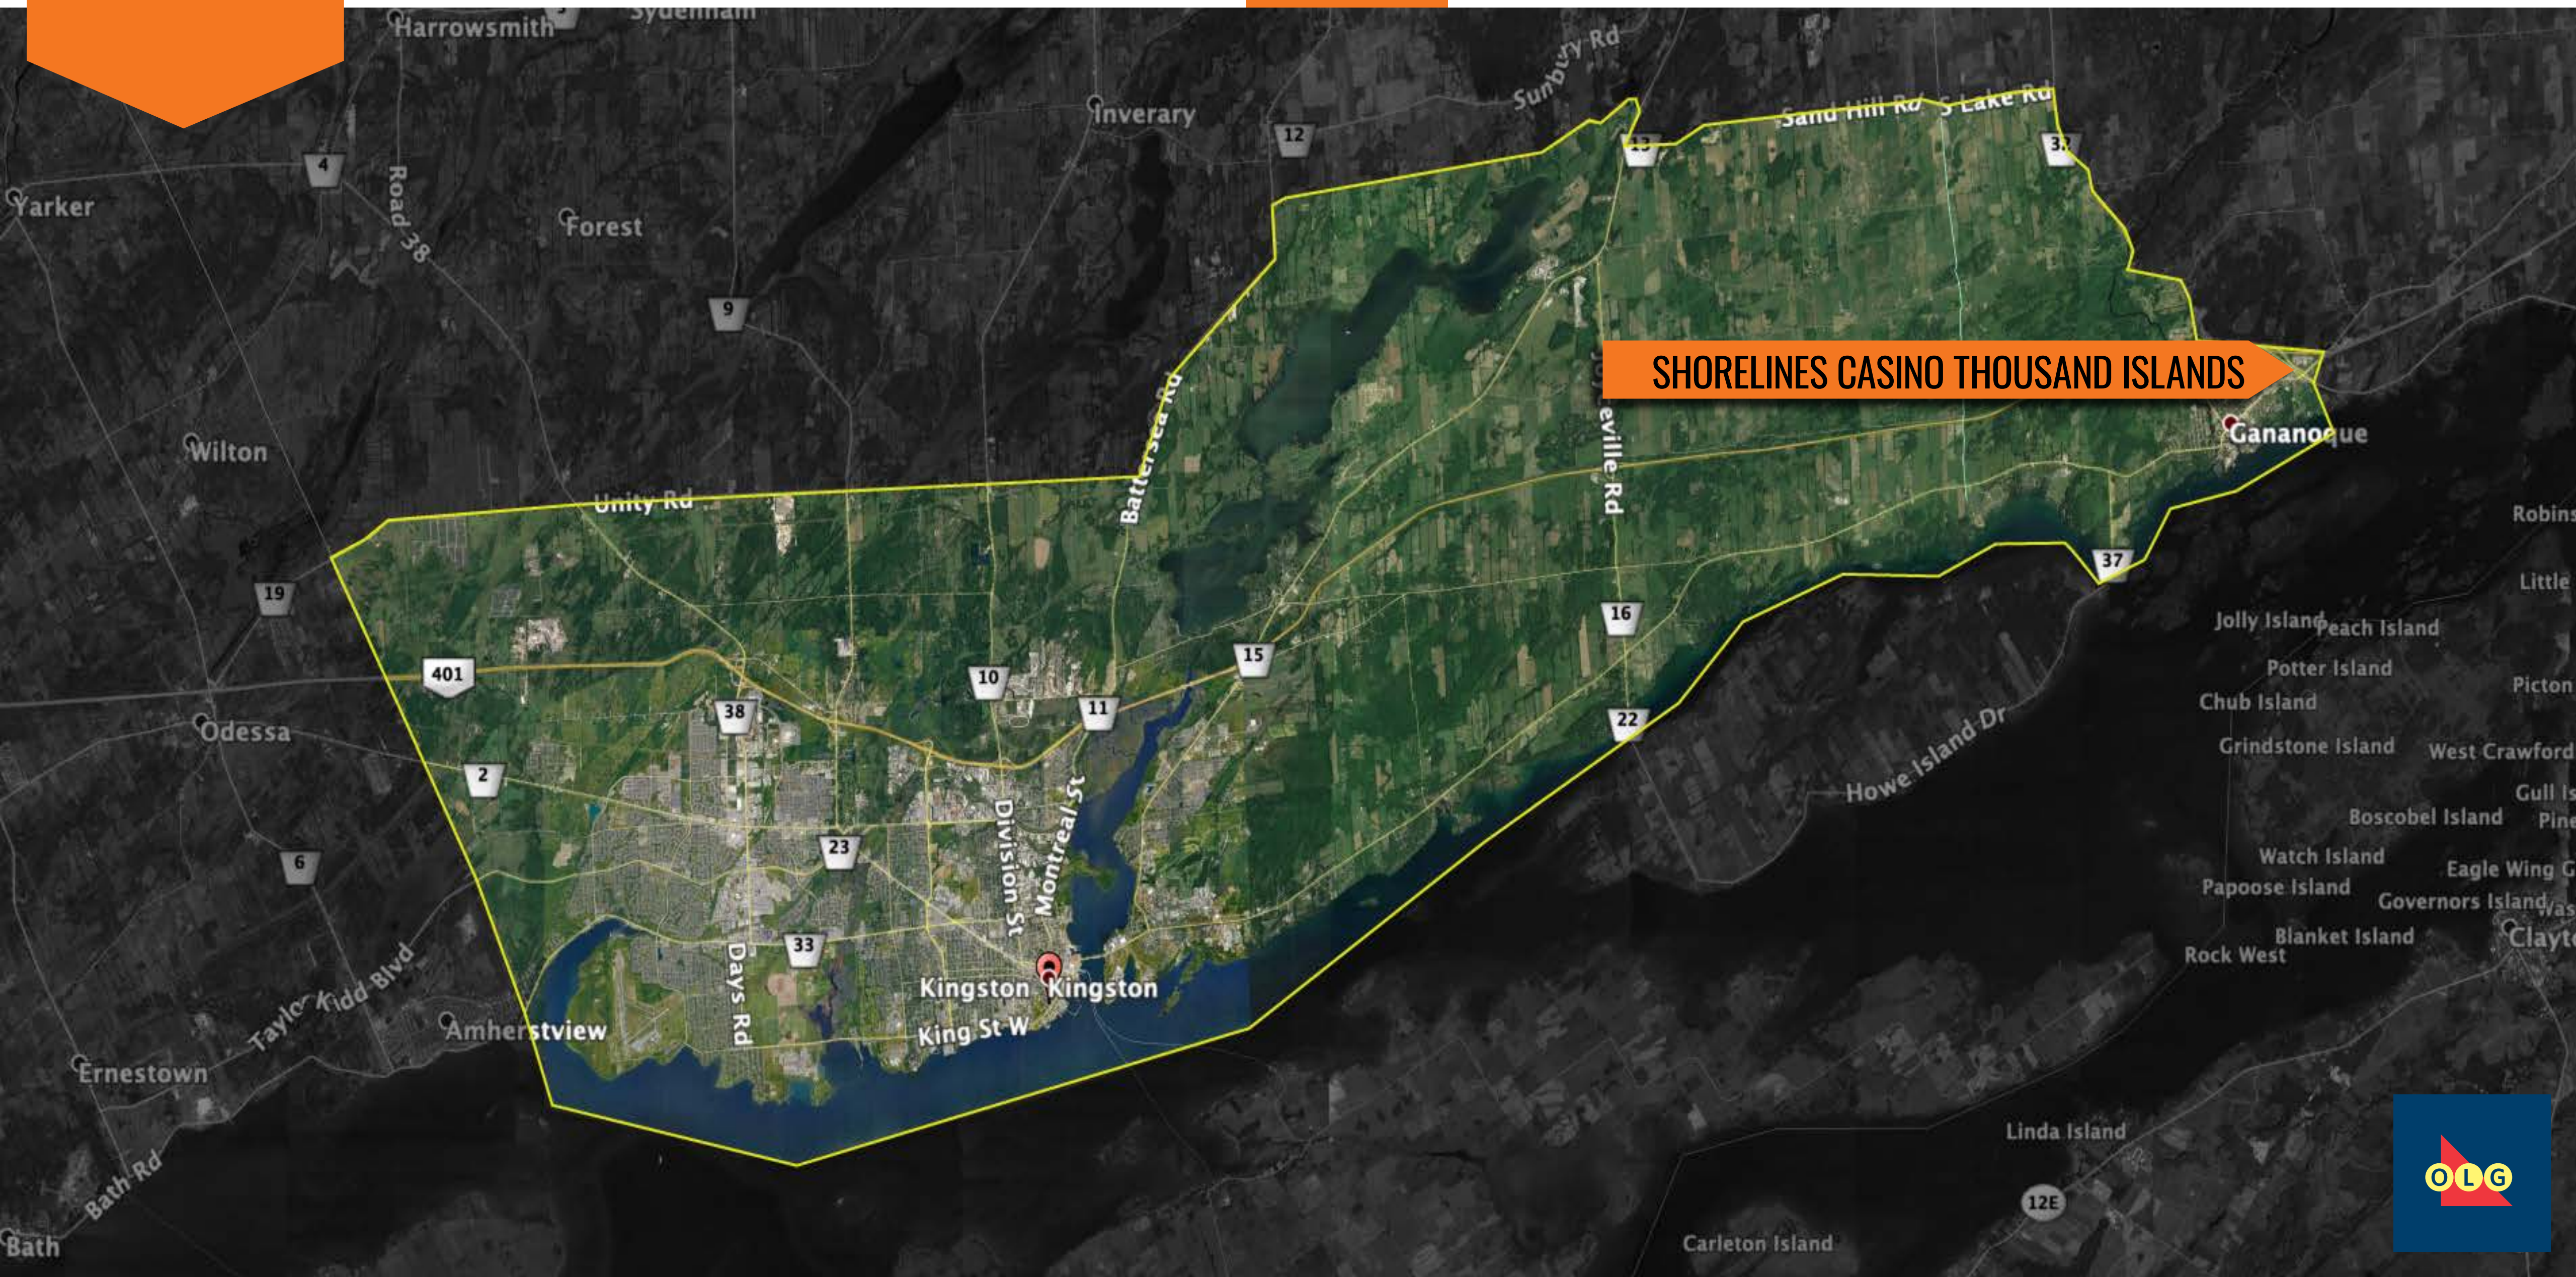

600

**MAXIMUM NUMBER OF LIVE
TABLE GAMING POSITIONS**

300

Note: Zone boundaries are approximate and will include locations within 100 metres of boundary as depicted on map.

Revised Jan 2021

**EASTERN
ONTARIO:
ZONE E4**